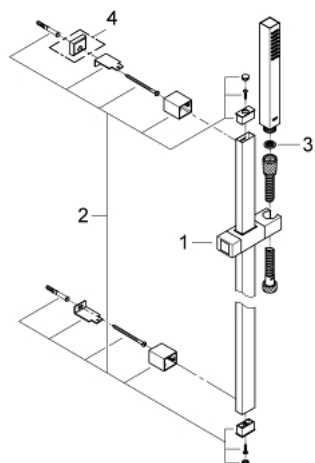

27 891 000 EUPHORIA CUBE+ STICK SHOWER RAIL SET 1 SPRAY

PRODUCT DESCRIPTION

- Colour: chrome
- consists of:
 - hand shower, metal
 - spray pattern: Standard spray
 - maximum flow rate (at 3 bar): 8.2 l/min
 - shower rail 600 mm (27 892)
 - metal shower hose 1750 mm (28 025)
 - GROHE EcoJoy - less water, perfect flow
 - GROHE DreamSpray - perfect spray pattern
 - GROHE LongLife finish
 - GROHE SpeedClean - effortless limescale removal
 - Inner WaterGuide - inner insulation for surface protection
 - TwistStop - to prevent hose from twisting
- suitable for instantaneous heater
- minimum pressure 1,0 bar

27 891 000 **EUPHORIA CUBE+ STICK SHOWER RAIL SET 1 SPRAY**

SPARE PARTS, October 2011 – now

- 1: Sliding piece (Spare part-nr. 48180000)
- 2: Outlet shower holder (Spare part-nr. 48179000)
- 3: Dirt strainer (Spare part-nr. 0700200M)
- 4: Compensation disc (Spare part-nr. 27845000)*