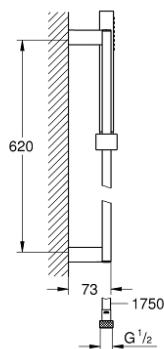

27 891 000 EUPHORIA CUBE+ STICK SHOWER RAIL SET 1 SPRAY

PRODUCT DESCRIPTION

- Colour: chrome
- consists of:
 - hand shower, metal
 - spray pattern: Standard spray
 - maximum flow rate (at 3 bar): 8.2 l/min
 - shower rail 600 mm (27 892)
 - metal shower hose 1750 mm (28 025)
 - GROHE EcoJoy - less water, perfect flow
 - GROHE DreamSpray - perfect spray pattern
 - GROHE LongLife finish
 - GROHE SpeedClean - effortless limescale removal
 - Inner WaterGuide - inner insulation for surface protection
 - TwistStop - to prevent hose from twisting
- suitable for instantaneous heater
- minimum pressure 1,0 bar

27 891 000 **EUPHORIA CUBE+ STICK SHOWER RAIL SET 1 SPRAY**

SPARE PARTS, October 2011 – now

- 1: Sliding piece (Spare part-nr. 48180000)
- 2: Outlet shower holder (Spare part-nr. 48179000)
- 3: Dirt strainer (Spare part-nr. 0700200M)
- 4: Compensation disc (Spare part-nr. 27845000)*