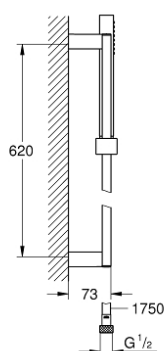

27 891 000 EUPHORIA CUBE+ STICK SHOWER RAIL SET 1 SPRAY

PRODUCT DESCRIPTION

- Colour: chrome
- consisting of:
 - hand shower, metal
 - spray pattern: Standard spray
 - maximum flow rate (at 3 bar): 8.2 l/min
 - shower rail 600 mm (27 892)
 - metal shower hose 1750 mm (28 025)
 - GROHE EcoJoy - Less water, perfect flow
 - GROHE DreamSpray - perfect spray pattern
 - GROHE LongLife finish
 - GROHE SpeedClean - effortless limescale removal
 - Inner WaterGuide - inner insulation for surface protection
 - TwistStop - to prevent hose from twisting
- suitable for instantaneous heater
- min. recommended pressure 1.0 bar

27 891 000 **EUPHORIA CUBE+ STICK SHOWER RAIL SET 1 SPRAY**

SPARE PARTS, 10月 2011 – now

- 1: Glide element (Spare part-nr. 48180000)
- 2: Shower rail holder (Spare part-nr. 48179000)
- 3: Dirt strainer (Spare part-nr. 0700200M)
- 4: Compensation disc (Spare part-nr. 27845000)*