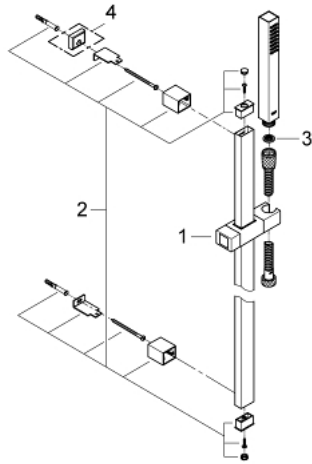

27 891 000 EUPHORIA CUBE+ STICK SHOWER RAIL SET 1 SPRAY

PRODUCT DESCRIPTION

- Colour: chrome
- consisting of:
 - hand shower, metal
 - spray pattern: Standard spray
 - maximum flow rate (at 3 bar): 8.2 l/min
 - shower rail 600 mm (27 892)
 - metal shower hose 1750 mm (28 025)
 - GROHE EcoJoy - Less water, perfect flow
 - GROHE DreamSpray - perfect spray pattern
 - GROHE LongLife finish
 - GROHE SpeedClean - effortless limescale removal
 - Inner WaterGuide - inner insulation for surface protection
 - TwistStop - to prevent hose from twisting
- suitable for instantaneous heater
- min. recommended pressure 1.0 bar

27 891 000 **EUPHORIA CUBE+ STICK SHOWER RAIL SET 1 SPRAY**

SPARE PARTS, 10月 2011 – now

- 1: Glide element (Spare part-nr. 48180000)
- 2: Shower rail holder (Spare part-nr. 48179000)
- 3: Dirt strainer (Spare part-nr. 0700200M)
- 4: Compensation disc (Spare part-nr. 27845000)*