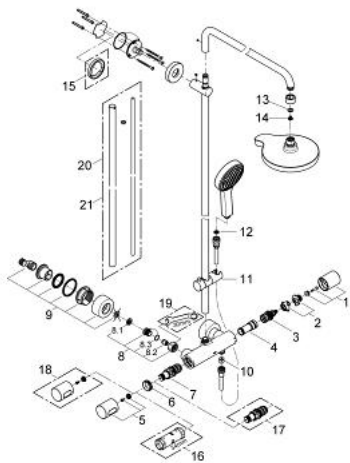

27 903 000 POWER&SOUL COSMOPOLITAN SYSTEM 190 SHOWER SYSTEM WITH THERMOSTAT FOR WALL MOUNTING

SPARE PARTS, May 2013 – now

1. 1: Aquadimmer handle (Spare part-nr. 47804000)
   - 2: Temperature limiter (Spare part-nr. 47723000)
   - 3: Aquadimmer (Spare part-nr. 47364000)
   - 4: Water flow (Spare part-nr. 47887000)
   - 5: Handle (Spare part-nr. 47803000)
   - 6: Fitting ring (Spare part-nr. 47743000)
   - 7: Thermostatic compact cartridge 1/2" (Spare part-nr. 47439000)
   - 8: Non-return valve (Spare part-nr. 47189000)
   - 8.1: Dirt Strainer (Spare part-nr. 0726400M)
   - 8.2: Non-return valve (Spare part-nr. 08565000)
   - 8.3: O-ring $\varnothing 17 \times \varnothing 2$ (Spare part-nr. 0305500M)
   - 9: S-union (Spare part-nr. 12693000)
   - 10: Non-return valve (Spare part-nr. 08565000)
   - 11: Sliding piece (Spare part-nr. 12140000)
   - 12: Dirt strainer (Spare part-nr. 0700200M)
   - 13: Fibre seal dia. 12x2 mm (Spare part-nr. 0138900M)
   - 14: Dirt strainer (Spare part-nr. 0676800M)
   - 15: Compensation disc (Spare part-nr. 27180000)*
   - 16: Socket spanner (Spare part-nr. 19332000)*
   - 17: GROHE TurboStat cartridge 1/2" (Spare part-nr. 47175000)*
   - 18: Scale handle (Spare part-nr. 47811000)*
   - 19: Special spanner (Spare part-nr. 19377000)*
   - 20: Shower system pipe for retrofitting (Spare part-nr. 48053000)*
   - 21: Shower system pipe for retrofitting (Spare part-nr. 48054000)*
2. Optional accessories