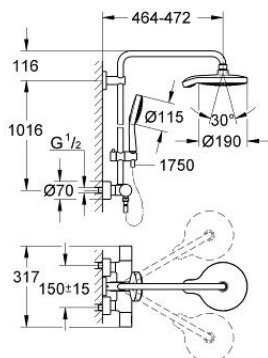

27 903 000 POWER&SOUL COSMOPOLITAN SYSTEM 190 SHOWER SYSTEM WITH THERMOSTAT FOR WALL MOUNTING

PRODUCT DESCRIPTION

- Colour: chrome
- consists of:
 - Horizontal swivable 450 mm shower arm
 - exposed thermostat with Aquadimmer function
 - allows change between:
 - Power&Soul Cosmopolitan head shower (27 764 000)
 - with ball joint, rotation angle $\pm 20^\circ$
 - hand shower Power&Soul Cosmopolitan 115 (27 660 000)
 - adjustable in height with gliding element (12 140 000)
 - shower hose Silverflex 1750 mm 1/2" x 1/2" (28 388)
 - minimum flow rate 7 l/min.
 - GROHE TurboStat - compact cartridge with wax thermoelement
 - GROHE One-click showering Spray selection via push of a button
 - GROHE DreamSpray - perfect spray pattern
 - GROHE LongLife finish
 - GROHE CoolTouch - no risk of scalding
 - GROHE SpeedClean - effortless limescale removal
 - suitable for instantaneous heaters (min. 19 kW/h)