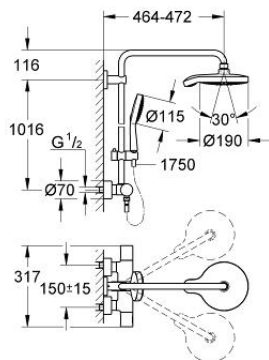

27 903 000 POWER&SOUL COSMOPOLITAN SYSTEM 190 SHOWER SYSTEM WITH THERMOSTAT FOR WALL MOUNTING

PRODUCT DESCRIPTION

- Colour: chrome
- consisting of:
 - horizontal swivable 450 mm shower arm
 - exposed thermostat with Aquadimmer function
 - allows change between:
 - Power&Soul Cosmopolitan head shower (27 764 000)
 - with ball joint, rotation angle $\pm 20^\circ$
 - hand shower Power&Soul Cosmopolitan 115 (27 660 000)
 - adjustable in height with gliding element (12 140 000)
 - shower hose Silverflex 1750 mm 1/2" x 1/2" (28 388)
 - minimum flow rate 7 l/min
 - GROHE TurboStat - compact cartridge with wax thermoelement
 - GROHE One-click showering spray selection via push of a button
 - GROHE DreamSpray - perfect spray pattern
 - GROHE LongLife finish
 - GROHE CoolTouch - no risk of scalding
 - GROHE SpeedClean - effortless limescale removal
- suitable for instantaneous heaters from 18 kW/h