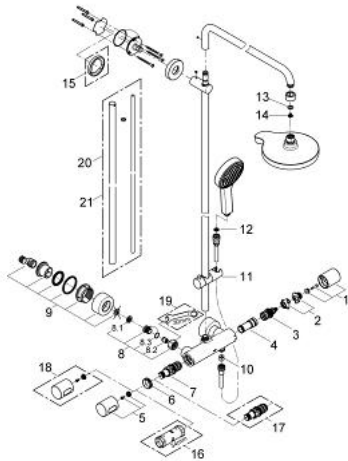

27 903 000 POWER&SOUL COSMOPOLITAN SYSTEM 190 SHOWER SYSTEM WITH THERMOSTAT FOR WALL MOUNTING

SPARE PARTS, 5月 2013 – now

- 1: Aquadimmer handle (Spare part-nr. 47804000)
- 2: Stop (Spare part-nr. 47723000)
- 3: Aquadimmer (Spare part-nr. 47364000)
- 4: Water flow (Spare part-nr. 47887000)
- 5: Handle (Spare part-nr. 47803000)
- 6: Fitting ring (Spare part-nr. 47743000)
- 7: Thermostatic compact cartridge 1/2" (Spare part-nr. 47439000)
- 8: Non-return valve (Spare part-nr. 47189000)
- 8.1: Dirt strainer (Spare part-nr. 0726400M)
- 8.2: Non-return valve (Spare part-nr. 08565000)
- 8.3: O-ring $\varnothing 17 \times \varnothing 2$ (Spare part-nr. 0305500M)
- 9: S-union (Spare part-nr. 12693000)
- 10: Non-return valve (Spare part-nr. 08565000)
- 11: Glide element (Spare part-nr. 12140000)
- 12: Dirt strainer (Spare part-nr. 0700200M)
- 13: Fibre seal $\varnothing 18,5 \times \varnothing 12 \times 2$ (Spare part-nr. 0138900M)
- 14: Dirt strainer (Spare part-nr. 0676800M)
- 15: Compensation disc (Spare part-nr. 27180000)*
- 16: Socket spanner (Spare part-nr. 19332000)*
- 17: GROHE TurboStat cartridge 1/2" (Spare part-nr. 47175000)*
- 18: Temperature scale handle (Spare part-nr. 47811000)*
- 19: Special spanner (Spare part-nr. 19377000)*
- 20: Shower system pipe for retrofitting (Spare part-nr. 48053000)*
- 21: Shower system pipe for retrofitting (Spare part-nr. 48054000)*

* Optional accessories