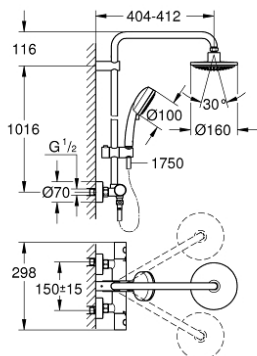

### PRODUCT DESCRIPTION

- Colour: chrome
- consists of:
  - Horizontal 45° swivable 400mm shower arm
  - exposed thermostat with Aquadimmer function
  - allows change between:
    - head shower 1 spray (28 232 000)
    - spray pattern: Rain
    - maximum flow rate (at 3 bar): 19 l/min
  - with ball joint
  - angle of rotation  $\pm 15^\circ$
  - hand shower Tempesta Cosmopolitan 100 (27 571)
  - Rain, Jet
    - maximum flow rate (at 3 bar): 14 l/min
    - adjustable in height with gliding element
  - shower hose Silverflex 1750 mm 1/2" x 1/2" (28 388)
  - GROHE TurboStat - compact cartridge with wax thermoelement
  - GROHE SafeStop - safety button at 38°C
  - GROHE SafeStop Plus - optional temperature limiter at 43°C included
  - GROHE DreamSpray - perfect spray pattern
  - GROHE LongLife finish
  - GROHE SpeedClean - effortless limescale removal
  - Inner WaterGuide - inner insulation for surface protection
  - TwistStop - to prevent hose from twisting
  - suitable for instantaneous heaters (min. 19 kW/h)
  - maximum flow rate (at 3 bar): 19 l/min
  - minimum flow rate 5 l/min.
  - optional upgrade: GROHE EasyReach tray (26 362), sold separately