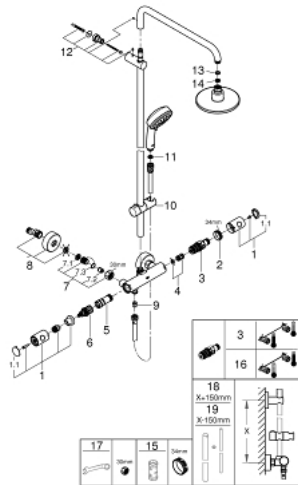

27 922 000 TEMPESTA COSMOPOLITAN 160 SHOWER SYSTEM WITH THERMOSTAT FOR WALL MOUNTING

SPARE PARTS, April 2018 – now

- 1: Costa metal handle 1/2" (Spare part-nr. 47984000)
- 1.1: Cap (Spare part-nr. 6458500M)
- 2: Fitting ring (Spare part-nr. 47743000)
- 3: Thermostatic compact cartridge 1/2" (Spare part-nr. 47439000)
- 4: Sound absorber (Spare part-nr. 47398000)
- 5: Water flow (Spare part-nr. 47751000)
- 6: Aquadimmer (Spare part-nr. 12433000)
- 7: Non-return valve (Spare part-nr. 47189000)
- 7.1: Dirt Strainer (Spare part-nr. 0726400M)
- 7.2: Non-return valve (Spare part-nr. 08565000)
- 7.3: O-ring $\varnothing 17 \times \varnothing 2$ (Spare part-nr. 0305500M)
- 8: S-union (Spare part-nr. 12662000)
- 9: Non-return valve (Spare part-nr. 08565000)
- 10: Sliding piece (Spare part-nr. 12140000)
- 11: Dirt strainer (Spare part-nr. 0700200M)
- 12: Outlet shower holder (Spare part-nr. 48423000)
- 13: Fibre seal dia. 12x2 mm (Spare part-nr. 0138900M)
- 14: Dirt strainer (Spare part-nr. 0676800M)
- 15: Socket spanner (Spare part-nr. 19332000)*
- 16: GROHE TurboStat cartridge 1/2" (Spare part-nr. 47175000)*
- 17: Special spanner (Spare part-nr. 19377000)*
- 18: Shower system pipe for retrofitting (Spare part-nr. 48053000)*
- 19: Shower system pipe for retrofitting (Spare part-nr. 48054000)*

* Optional accessories