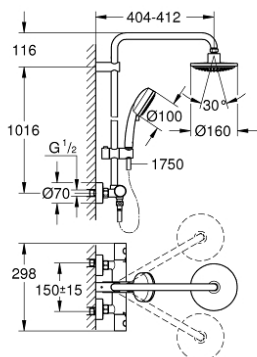

27 922 000 TEMPESTA COSMOPOLITAN 160 SHOWER SYSTEM WITH THERMOSTAT FOR WALL MOUNTING

PRODUCT DESCRIPTION

- Colour: chrome
- consisting of:
  - horizontal swivable 390 mm shower arm
  - exposed thermostat with Aquadimmer function
  - allows change between:
    - head shower 1 spray (28 232 000)
    - spray pattern: Rain
    - maximum flow rate (at 3 bar): 19 l/min
  - with ball joint
  - rotation angle $\pm 15^\circ$
  - hand shower Tempesta Cosmopolitan 100 (27 571)
  - 2 spray patterns: Rain, Jet
  - maximum flow rate (at 3 bar): 14 l/min
  - adjustable in height with gliding element
  - shower hose Silverflex 1750 mm 1/2" x 1/2" (28 388)
  - GROHE TurboStat - compact cartridge with wax thermoelement
  - GROHE SafeStop safety button at 38°C
  - GROHE SafeStop Plus optional temperature limiter at 43°C included
  - GROHE DreamSpray - perfect spray pattern
  - GROHE LongLife finish
  - GROHE SpeedClean - effortless limescale removal
  - Inner WaterGuide - inner insulation for surface protection
  - TwistStop - to prevent hose from twisting
  - suitable for instantaneous heaters from 18 kW/h
  - maximum flow rate (at 3 bar): 19 l/min
  - minimum flow rate 5 l/min
  - optional upgrade: GROHE EasyReach tray (26 362), sold separately