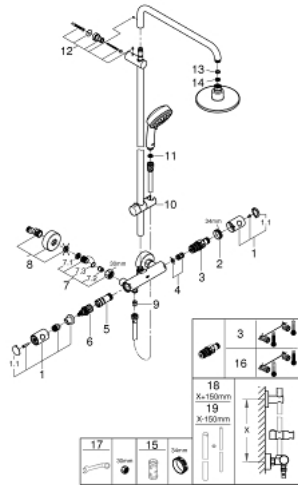

27 922 000 TEMPESTA COSMOPOLITAN 160 SHOWER SYSTEM WITH THERMOSTAT FOR WALL MOUNTING

SPARE PARTS, 4月 2018 – now

- 1: Metal handle 1/2" (Spare part-nr. 47984000)
 - 1.1: Cover cap (Spare part-nr. 6458500M)
 - 2: Fitting ring (Spare part-nr. 47743000)
 - 3: Thermostatic compact cartridge 1/2" (Spare part-nr. 47439000)
 - 4: Buffer (Spare part-nr. 47398000)
 - 5: Water flow (Spare part-nr. 47751000)
 - 6: Aquadimmer (Spare part-nr. 12433000)
 - 7: Non-return valve (Spare part-nr. 47189000)
 - 7.1: Dirt strainer (Spare part-nr. 0726400M)
 - 7.2: Non-return valve (Spare part-nr. 08565000)
 - 7.3: O-ring $\varnothing 17 \times \varnothing 2$ (Spare part-nr. 0305500M)
 - 8: S-union (Spare part-nr. 12662000)
 - 9: Non-return valve (Spare part-nr. 08565000)
 - 10: Glide element (Spare part-nr. 12140000)
 - 11: Dirt strainer (Spare part-nr. 0700200M)
 - 12: Shower rail holder (Spare part-nr. 48423000)
 - 13: Fibre seal $\varnothing 18,5 \times \varnothing 12 \times 2$ (Spare part-nr. 0138900M)
 - 14: Dirt strainer (Spare part-nr. 0676800M)
 - 15: Socket spanner (Spare part-nr. 19332000)*
 - 16: GROHE TurboStat cartridge 1/2" (Spare part-nr. 47175000)*
 - 17: Special spanner (Spare part-nr. 19377000)*
 - 18: Shower system pipe for retrofitting (Spare part-nr. 48053000)*
 - 19: Shower system pipe for retrofitting (Spare part-nr. 48054000)*
- * Optional accessories