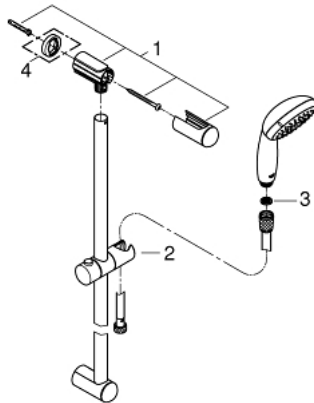

27 924 000 TEMPESTA 100 SHOWER RAIL SET 1 SPRAY

PRODUCT DESCRIPTION

- Colour: chrome
- consists of:
 - hand shower (27 923 000)
 - shower rail, 600 mm (27 523)
 - Relaxaflex-hose 1750 mm 28 154
 - 9.5 l/min flow limiter
 - GROHE DreamSpray - perfect spray pattern
 - GROHE LongLife finish
 - GROHE SpeedClean - effortless limescale removal
 - Inner WaterGuide - inner insulation for surface protection
 - ShockProof silicone ring prevents damages caused by shower falling
 - suitable for instantaneous heater
 - minimum pressure 1,0 bar

27 924 000 TEMPESTA 100 SHOWER RAIL SET 1 SPRAY

SPARE PARTS, December 2011 – now

1: Outlet shower holder (Spare part-nr. 48098000)

2: Sliding piece (Spare part-nr. 48099000)

3: Dirt strainer (Spare part-nr. 0700200M)