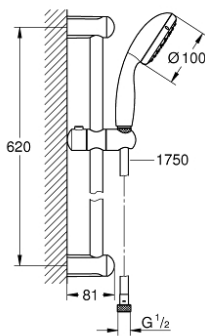

27 924 000 TEMPESTA 100 SHOWER RAIL SET 1 SPRAY

PRODUCT DESCRIPTION

- Colour: chrome
- consists of:
 - hand shower (27 923 000)
 - shower rail, 600 mm (27 523)
 - Relaxaflex-hose 1750 mm 28 154
 - 9.5 l/min flow limiter
 - GROHE DreamSpray - perfect spray pattern
 - GROHE LongLife finish
 - GROHE SpeedClean - effortless limescale removal
 - Inner WaterGuide - inner insulation for surface protection
 - ShockProof silicone ring prevents damages caused by shower falling
 - suitable for instantaneous heater
 - minimum pressure 1,0 bar

27 924 000 TEMPESTA 100 SHOWER RAIL SET 1 SPRAY

SPARE PARTS, December 2011 – now

1: Outlet shower holder (Spare part-nr. 48098000)

2: Sliding piece (Spare part-nr. 48099000)

3: Dirt strainer (Spare part-nr. 0700200M)