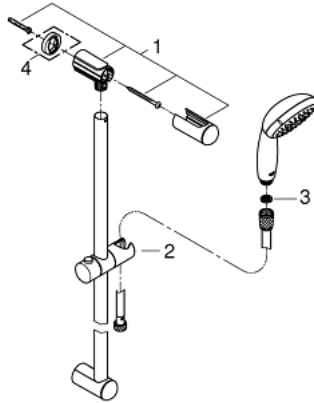

27 924 000 TEMPESTA 100 SHOWER RAIL SET 1 SPRAY

PRODUCT DESCRIPTION

- Colour: chrome
- consisting of:
 - hand shower (27 923 000)
 - shower rail, 600 mm (27 523)
 - shower hose Relexaflex 1750 mm 1/2" x 1/2" (28 154)
 - GROHE EcoJoy 9.5 l/min flow limiter
 - GROHE DreamSpray - perfect spray pattern
 - GROHE LongLife finish
 - GROHE SpeedClean - effortless limescale removal
 - Inner WaterGuide - inner insulation for surface protection
 - ShockProof silicone ring prevents damages caused by shower falling
 - suitable for instantaneous heater
 - min. recommended pressure 1.0 bar

27 924 000 TEMPESTA 100 SHOWER RAIL SET 1 SPRAY

SPARE PARTS, 12月 2011 – now

- 1: Shower rail holder (Spare part-nr. 48098000)
- 2: Glide element (Spare part-nr. 48099000)
- 3: Dirt strainer (Spare part-nr. 0700200M)
- 4: Compensation disc (Spare part-nr. 48051000)*