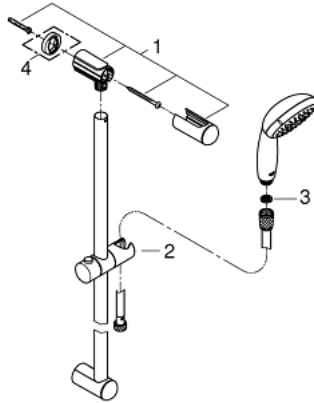

27 924 000 TEMPESTA 100 SHOWER RAIL SET 1 SPRAY

PRODUCT DESCRIPTION

- Colour: chrome
- consisting of:
 - hand shower (27 923 000)
 - shower rail, 600 mm (27 523)
 - shower hose Relexaflex 1750 mm 1/2" x 1/2" (28 154)
- 9.5 l/min flow limiter
- GROHE DreamSpray - perfect spray pattern
- GROHE LongLife finish
- GROHE SpeedClean - effortless limescale removal
- Inner WaterGuide - inner insulation for surface protection
- ShockProof silicone ring prevents damages caused by shower falling
- suitable for instantaneous heater
- min. recommended pressure 1.0 bar

27 924 000 TEMPESTA 100 SHOWER RAIL SET 1 SPRAY

SPARE PARTS, 12月 2011 – now

- 1: Shower rail holder (Spare part-nr. 48098000)
- 2: Glide element (Spare part-nr. 48099000)
- 3: Dirt strainer (Spare part-nr. 0700200M)
- 4: Compensation disc (Spare part-nr. 48051000)*