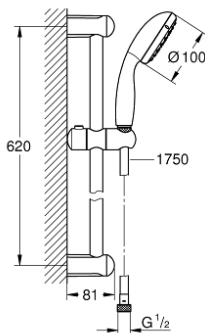

27 924 000 TEMPESTA 100 SHOWER RAIL SET 1 SPRAY

PRODUCT DESCRIPTION

- Colour: chrome
- consisting of:
 - hand shower (27 923 000)
 - shower rail, 600 mm (27 523)
 - shower hose Relexaflex 1750 mm 1/2" x 1/2" (28 154)
 - GROHE EcoJoy 9.5 l/min flow limiter
 - GROHE DreamSpray - perfect spray pattern
 - GROHE LongLife finish
 - GROHE SpeedClean - effortless limescale removal
 - Inner WaterGuide - inner insulation for surface protection
 - ShockProof silicone ring prevents damages caused by shower falling
 - suitable for instantaneous heater
 - min. recommended pressure 1.0 bar

27 924 000 TEMPESTA 100 SHOWER RAIL SET 1 SPRAY

SPARE PARTS, 12月 2011 – now

- 1: Shower rail holder (Spare part-nr. 48098000)
- 2: Glide element (Spare part-nr. 48099000)
- 3: Dirt strainer (Spare part-nr. 0700200M)
- 4: Compensation disc (Spare part-nr. 48051000)*