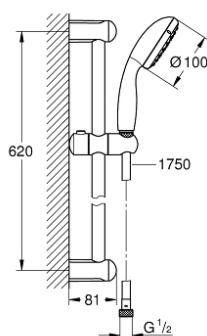

27 924 000 TEMPESTA 100 SHOWER RAIL SET 1 SPRAY

PRODUCT DESCRIPTION

- Colour: chrome
- consisting of:
 - hand shower (27 923 000)
 - shower rail, 600 mm (27 523)
 - shower hose Relexaflex 1750 mm 1/2" x 1/2" (28 154)
- 9.5 l/min flow limiter
- GROHE DreamSpray - perfect spray pattern
- GROHE LongLife finish
- GROHE SpeedClean - effortless limescale removal
- Inner WaterGuide - inner insulation for surface protection
- ShockProof silicone ring prevents damages caused by shower falling
- suitable for instantaneous heater
- min. recommended pressure 1.0 bar

27 924 000 TEMPESTA 100 SHOWER RAIL SET 1 SPRAY

SPARE PARTS, 12月 2011 – now

- 1: Shower rail holder (Spare part-nr. 48098000)
- 2: Glide element (Spare part-nr. 48099000)
- 3: Dirt strainer (Spare part-nr. 0700200M)
- 4: Compensation disc (Spare part-nr. 48051000)*