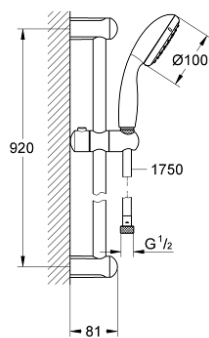

27 925 000 TEMPESTA 100 SHOWER RAIL SET 1 SPRAY

PRODUCT DESCRIPTION

- Colour: chrome
- consists of:
 - hand shower (27 923 000)
 - shower rail, 900 mm (27 524)
 - Relaxaflex-hose 1750 mm 28 154
 - GROHE EcoJoy 9.5 l/min flow limiter
 - GROHE DreamSpray - perfect spray pattern
 - GROHE LongLife finish
 - GROHE SpeedClean - effortless limescale removal
 - Inner WaterGuide - inner insulation for surface protection
 - ShockProof silicone ring prevents damages caused by shower falling
 - suitable for instantaneous heater
 - minimum pressure 1,0 bar

27 925 000 TEMPESTA 100 SHOWER RAIL SET 1 SPRAY

SPARE PARTS, December 2011 – now

1: Outlet shower holder (Spare part-nr. 48098000)

2: Sliding piece (Spare part-nr. 48099000)

3: Dirt strainer (Spare part-nr. 0700200M)