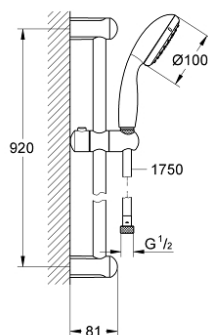

27 925 000 TEMPESTA 100 SHOWER RAIL SET 1 SPRAY

PRODUCT DESCRIPTION

- Colour: chrome
- consists of:
 - hand shower (27 923 000)
 - shower rail, 900 mm (27 524)
 - Relaxaflex-hose 1750 mm 28 154
 - 9.5 l/min flow limiter
 - GROHE DreamSpray - perfect spray pattern
 - GROHE LongLife finish
 - GROHE SpeedClean - effortless limescale removal
 - Inner WaterGuide - inner insulation for surface protection
 - ShockProof silicone ring prevents damages caused by shower falling
 - suitable for instantaneous heater
 - minimum pressure 1,0 bar

27 925 000 TEMPESTA 100 SHOWER RAIL SET 1 SPRAY

SPARE PARTS, December 2011 – now

1: Outlet shower holder (Spare part-nr. 48098000)

2: Sliding piece (Spare part-nr. 48099000)

3: Dirt strainer (Spare part-nr. 0700200M)