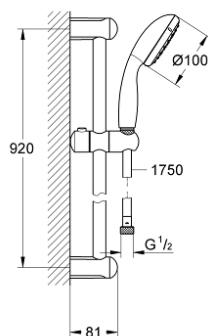

27 925 000 TEMPESTA 100 SHOWER RAIL SET 1 SPRAY

PRODUCT DESCRIPTION

- Colour: chrome
- consisting of:
 - hand shower (27 923 000)
 - shower rail, 900 mm (27 524)
 - shower hose Relexaflex 1750 mm 1/2" x 1/2" (28 154)
 - GROHE EcoJoy 9.5 l/min flow limiter
 - GROHE DreamSpray - perfect spray pattern
 - GROHE LongLife finish
 - GROHE SpeedClean - effortless limescale removal
 - Inner WaterGuide - inner insulation for surface protection
 - ShockProof silicone ring prevents damages caused by shower falling
- suitable for instantaneous heater
- min. recommended pressure 1.0 bar

27 925 000 TEMPESTA 100 SHOWER RAIL SET 1 SPRAY

SPARE PARTS, 12月 2011 – now

1: Shower rail holder (Spare part-nr. 48098000)

2: Glide element (Spare part-nr. 48099000)

3: Dirt strainer (Spare part-nr. 0700200M)