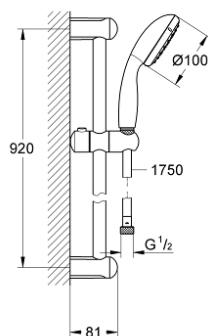

27 925 000 TEMPESTA 100 SHOWER RAIL SET 1 SPRAY

PRODUCT DESCRIPTION

- Colour: chrome
- consisting of:
 - hand shower (27 923 000)
 - shower rail, 900 mm (27 524)
 - shower hose Relexaflex 1750 mm 1/2" x 1/2" (28 154)
- 9.5 l/min flow limiter
- GROHE DreamSpray - perfect spray pattern
- GROHE LongLife finish
- GROHE SpeedClean - effortless limescale removal
- Inner WaterGuide - inner insulation for surface protection
- ShockProof silicone ring prevents damages caused by shower falling
- suitable for instantaneous heater
- min. recommended pressure 1.0 bar

27 925 000 TEMPESTA 100 SHOWER RAIL SET 1 SPRAY

SPARE PARTS, 12月 2011 – now

1: Shower rail holder (Spare part-nr. 48098000)

2: Glide element (Spare part-nr. 48099000)

3: Dirt strainer (Spare part-nr. 0700200M)