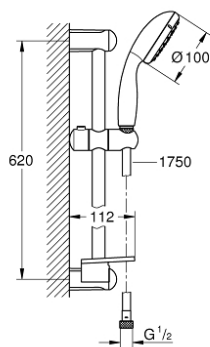

27 926 000 TEMPESTA 100 SHOWER RAIL SET 2 SPRAYS

PRODUCT DESCRIPTION

- Colour: chrome
- consists of:
 - hand shower Tempesta 100 II (27 597)
 - shower rail, 600 mm (27 523)
 - Relaxaflex-hose 1750 mm 28 154
 - GROHE EasyReach tray (27 596)
 - GROHE DreamSpray - perfect spray pattern
 - GROHE LongLife finish
 - GROHE SpeedClean - effortless limescale removal
 - Inner WaterGuide - inner insulation for surface protection
 - ShockProof silicone ring prevents damages caused by shower falling
 - suitable for instantaneous heater
 - minimum pressure 1,0 bar

27 926 000 TEMPESTA 100 SHOWER RAIL SET 2 SPRAYS

SPARE PARTS, December 2011 – now

- 1: Outlet shower holder (Spare part-nr. 48098000)
 - 2: Sliding piece (Spare part-nr. 48099000)
 - 3: Dirt strainer (Spare part-nr. 0700200M)
 - 4: GROHE EasyReach tray (Spare part-nr. 27596000)
 - 5: Compensation disc (Spare part-nr. 48051000)*
- * Optional accessories