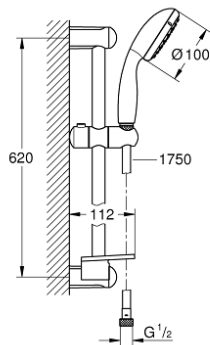

27 926 000 TEMPESTA 100 SHOWER RAIL SET 2 SPRAYS

PRODUCT DESCRIPTION

- Colour: chrome
- consisting of:
 - hand shower Tempesta 100 II (27 597)
 - shower rail, 600 mm (27 523)
 - shower hose Relexaflex 1750 mm 1/2" x 1/2" (28 154)
 - GROHE EasyReach tray (27 596)
 - GROHE DreamSpray - perfect spray pattern
 - GROHE LongLife finish
 - GROHE SpeedClean - effortless limescale removal
 - Inner WaterGuide - inner insulation for surface protection
 - ShockProof silicone ring prevents damages caused by shower falling
- suitable for instantaneous heater
- min. recommended pressure 1.0 bar

27 926 000 TEMPESTA 100 SHOWER RAIL SET 2 SPRAYS

SPARE PARTS, 12月 2011 – now

- 1: Shower rail holder (Spare part-nr. 48098000)
- 2: Glide element (Spare part-nr. 48099000)
- 3: Dirt strainer (Spare part-nr. 0700200M)
- 4: GROHE EasyReach tray (Spare part-nr. 27596000)
- 5: Compensation disc (Spare part-nr. 48051000)*