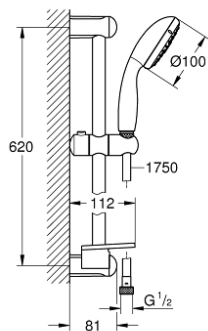

## 27 927 000 TEMPESTA 100 SHOWER RAIL SET 3 SPRAYS

### PRODUCT DESCRIPTION

- Colour: chrome
- consists of:
  - hand shower (28 261 001)
  - shower rail, 600 mm (27 523)
  - Relaxaflex-hose 1750 mm 28 154
  - GROHE EasyReach tray (27 596)
  - GROHE DreamSpray - perfect spray pattern
  - GROHE LongLife finish
  - GROHE SpeedClean - effortless limescale removal
  - Inner WaterGuide - inner insulation for surface protection
  - ShockProof silicone ring prevents damages caused by shower falling
  - suitable for instantaneous heater
  - minimum pressure 1,0 bar

## 27 927 000 TEMPESTA 100 SHOWER RAIL SET 3 SPRAYS

**SPARE PARTS**, December 2011 – now

- 1: Outlet shower holder (Spare part-nr. 48098000)
  - 2: Sliding piece (Spare part-nr. 48099000)
  - 3: Dirt strainer (Spare part-nr. 0700200M)
  - 4: GROHE EasyReach tray (Spare part-nr. 27596000)
  - 5: Compensation disc (Spare part-nr. 48051000)\*
- \* Optional accessories