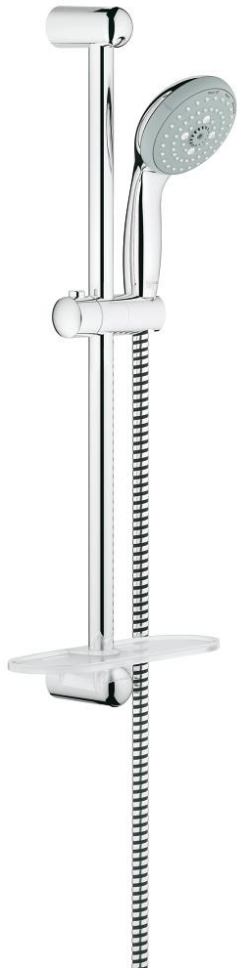

27 927 000 TEMPESTA 100 SHOWER RAIL SET 3 SPRAYS

PRODUCT DESCRIPTION

- Colour: chrome
- consisting of:
 - hand shower (28 261 001)
 - shower rail, 600 mm (27 523)
 - shower hose Relexaflex 1750 mm 1/2" x 1/2" (28 154)
 - GROHE EasyReach tray (27 596)
 - GROHE DreamSpray - perfect spray pattern
 - GROHE LongLife finish
 - GROHE SpeedClean - effortless limescale removal
 - Inner WaterGuide - inner insulation for surface protection
 - ShockProof silicone ring prevents damages caused by shower falling
 - suitable for instantaneous heater
 - min. recommended pressure 1.0 bar

27 927 000 TEMPESTA 100 SHOWER RAIL SET 3 SPRAYS

SPARE PARTS, 12月 2011 – now

- 1: Shower rail holder (Spare part-nr. 48098000)
- 2: Glide element (Spare part-nr. 48099000)
- 3: Dirt strainer (Spare part-nr. 0700200M)
- 4: GROHE EasyReach tray (Spare part-nr. 27596000)
- 5: Compensation disc (Spare part-nr. 48051000)*