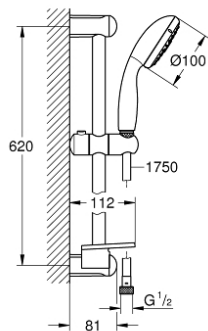

27 927 000 TEMPESTA 100 SHOWER RAIL SET 3 SPRAYS

PRODUCT DESCRIPTION

- Colour: chrome
- consisting of:
 - hand shower (28 261 001)
 - shower rail, 600 mm (27 523)
 - shower hose Relexaflex 1750 mm 1/2" x 1/2" (28 154)
 - GROHE EasyReach tray (27 596)
 - GROHE DreamSpray - perfect spray pattern
 - GROHE LongLife finish
 - GROHE SpeedClean - effortless limescale removal
 - Inner WaterGuide - inner insulation for surface protection
 - ShockProof silicone ring prevents damages caused by shower falling
 - suitable for instantaneous heater
 - min. recommended pressure 1.0 bar

27 927 000 TEMPESTA 100 SHOWER RAIL SET 3 SPRAYS

SPARE PARTS, 12月 2011 – now

- 1: Shower rail holder (Spare part-nr. 48098000)
- 2: Glide element (Spare part-nr. 48099000)
- 3: Dirt strainer (Spare part-nr. 0700200M)
- 4: GROHE EasyReach tray (Spare part-nr. 27596000)
- 5: Compensation disc (Spare part-nr. 48051000)*