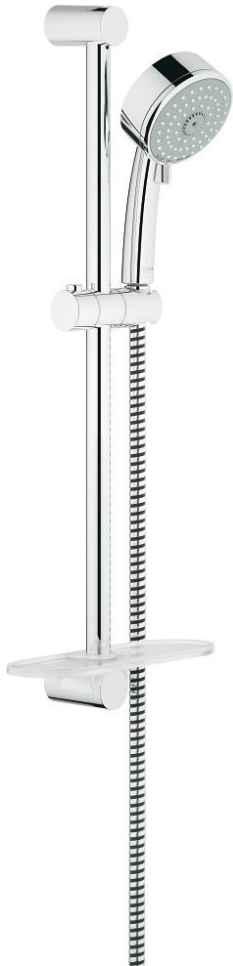

## 27 929 000 TEMPESTA COSMOPOLITAN 100 SHOWER RAIL SET 3 SPRAYS

### PRODUCT DESCRIPTION

- Colour: chrome
- consists of:
  - hand shower (27 572)
  - shower rail, 600 mm (27 521)
  - Relaxaflex-hose 1750 mm 28 154
  - GROHE EasyReach tray (27 596)
  - GROHE DreamSpray - perfect spray pattern
  - GROHE CoolTouch
  - GROHE LongLife finish
  - GROHE SpeedClean - effortless limescale removal
  - Inner WaterGuide - inner insulation for surface protection
- suitable for instantaneous heater
- minimum pressure 1,0 bar