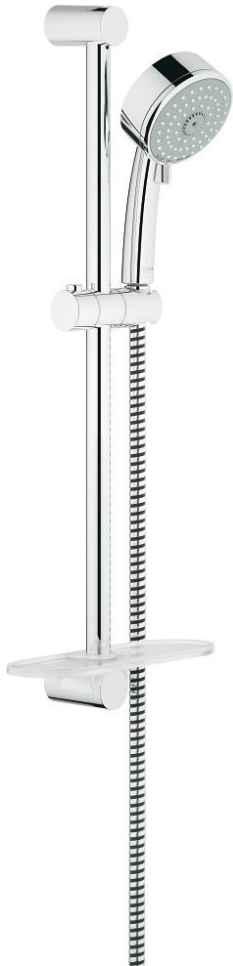

## 27 929 000 TEMPESTA COSMOPOLITAN 100 SHOWER RAIL SET 3 SPRAYS

### PRODUCT DESCRIPTION

- Colour: chrome
- consisting of:
  - hand shower (27 572)
  - shower rail, 600 mm (27 521)
  - shower hose Relexaflex 1750 mm 1/2" x 1/2" (28 154)
  - GROHE EasyReach tray (27 596)
  - GROHE DreamSpray - perfect spray pattern
  - GROHE CoolTouch
  - GROHE LongLife finish
  - GROHE SpeedClean - effortless limescale removal
  - Inner WaterGuide - inner insulation for surface protection
- suitable for instantaneous heater
- min. recommended pressure 1.0 bar