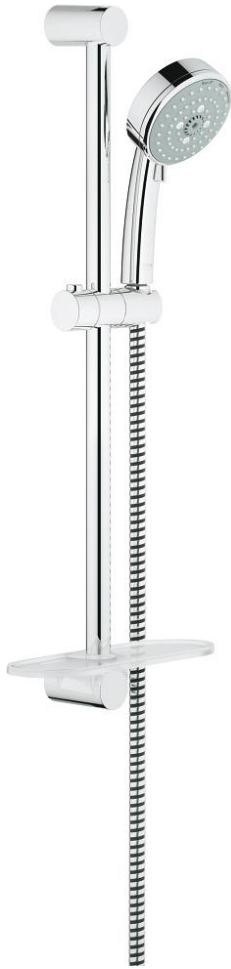

## 27 929 001 TEMPESTA COSMOPOLITAN 100 SHOWER RAIL SET 3 SPRAYS

### PRODUCT DESCRIPTION

- Colour: chrome
- consists of:
  - hand shower (27 572 001)
  - shower rail, 600 mm (27 521)
  - Relaxaflex-hose 1750 mm 28 154
  - GROHE EasyReach tray (27 596)
  - GROHE DreamSpray - perfect spray pattern
  - GROHE LongLife finish
  - GROHE SpeedClean - effortless limescale removal
  - Inner WaterGuide - inner insulation for surface protection
- suitable for instantaneous heater
- minimum pressure 1,0 bar