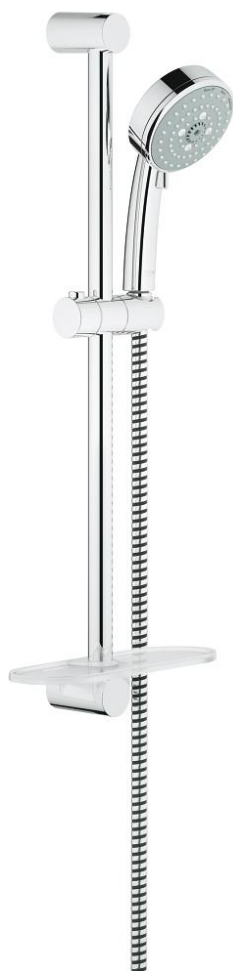

27 929 001 TEMPESTA COSMOPOLITAN 100 SHOWER RAIL SET 3 SPRAYS

PRODUCT DESCRIPTION

- Colour: chrome
- consisting of:
 - hand shower (27 572 001)
 - shower rail, 600 mm (27 521)
 - shower hose Relexaflex 1750 mm 1/2" x 1/2" (28 154)
 - GROHE EasyReach tray (27 596)
 - GROHE DreamSpray - perfect spray pattern
 - GROHE LongLife finish
 - GROHE SpeedClean - effortless limescale removal
 - Inner WaterGuide - inner insulation for surface protection
- suitable for instantaneous heater
- min. recommended pressure 1.0 bar