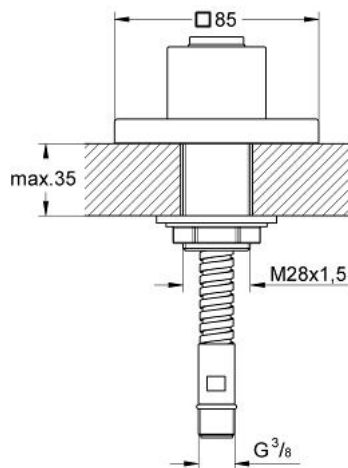

27 930 000 ALLURE F-DIGITAL LEAD-THROUGH FOR PULL-OUT SHOWERS

PRODUCT DESCRIPTION

- Colour: chrome
- for bath rim and tile bank installation
- Lead-through for shower hose
- shower hose 1/2" x 3/8", 2000 mm (28 158)
- The lead-through can be combined with all hand showers!
- GROHE LongLife finish

Pure Freude
an Wasser

27 930 000 **ALLURE F-DIGITAL LEAD-THROUGH FOR PULL-OUT SHOWERS**

Zu diesem Produkt gibt es
keine Ersatzteile.

For this product there are no
spare parts.