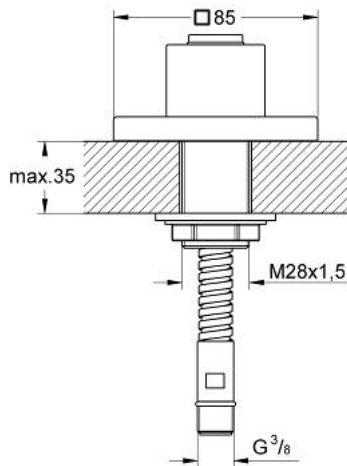

27 930 000 ALLURE F-DIGITAL LEAD-THROUGH FOR PULL-OUT SHOWERS

PRODUCT DESCRIPTION

- Colour: chrome
- for bath rim installation and under tiled surround
- lead-through for shower hose
- shower hose 1/2" x 3/8", 2000 mm (28 158 000)
- the lead-through can be combined with all hand showers
- GROHE LongLife finish

Pure Freude
an Wasser

27 930 000 **ALLURE F-DIGITAL LEAD-THROUGH FOR PULL-OUT SHOWERS**

Zu diesem Produkt gibt es
keine Ersatzteile.

For this product there are no
spare parts.