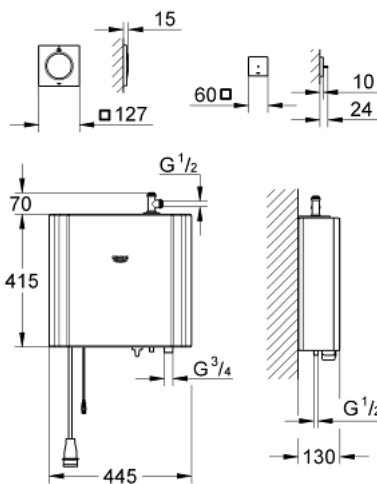

27 934 000 GROHE F-DIGITAL DELUXE STEAM GENERATOR 6.6 KW WITH STEAM OUTLET AND TEMPERATURE SENSOR

PRODUCT DESCRIPTION

- Colour: chrome
- consists of:
 - steam generator
 - 415 x 445 x 130 mm
 - suitable for steam rooms up to 12.5 m³
 - supply voltage 400 V 3L+N+PE AC, 50 Hz
 - power 6.6 kW
 - water inlet 3/4"
 - operating pressure 1 – 5 bar (above pressure reducer)
 - automatic emptying
 - water outlet 1/2"
 - steam temperature: max. 55° C
 - steam outlet 1/2"
 - type of protection IP 23
 - CE approved
 - with connecting plug
 - steam outlet module with indentation for fragranced oil
 - 127mm x 127mm
 - connection thread 1/2"
 - temperature sensor module
 - 60 x 60 x 12 mm
 - GROHE SpeedClean - effortless limescale removal
 - GROHE LongLife finish
 - requires rough-in set (29 074 000), F-digital Deluxe base unit box (26 374 000 or 36 397 000), Bluetooth unit (36 371 000) and various cable connections – all to be ordered separately due to installation situation
 - For detailed planning and product information please contact your local GROHE Customer Service.