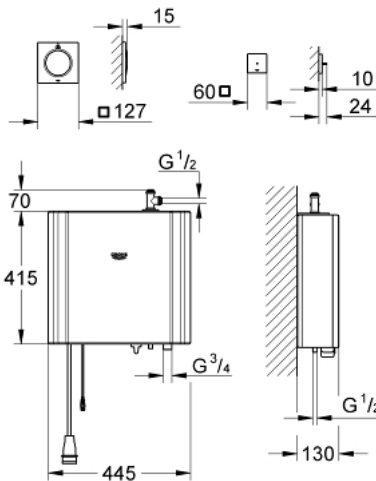

27 934 000 GROHE F-DIGITAL DELUXE STEAM GENERATOR 6.6 KW WITH STEAM OUTLET AND TEMPERATURE SENSOR

PRODUCT DESCRIPTION

- Colour: chrome
- consisting of:
 - steam generator
 - 415 x 445 x 130 mm
 - suitable for steam rooms up to 12.5 m³
 - supply voltage 400 V 3L+N+PE AC, 50 Hz
 - power 6.6 kW
 - water inlet 3/4 "
 - operating pressure 1 – 5 bar (via pressure reducer)
 - automatic emptying
 - water outlet 1/2 "
 - steam temperature: max. 55° C
 - steam outlet 1/2 "
 - type of protection IP 23
 - CE approved
 - with connecting plug
 - steam outlet module with indentation for fragranced oil
 - 127 x 127 mm
 - connection thread 1/2"
 - temperature sensor module
 - 60 x 60 x 12 mm
 - GROHE SpeedClean - effortless limescale removal
 - GROHE LongLife finish
- requires rough-in set (29 074 000), F-digital Deluxe base unit box (26 374 000 or 36 397 000), Bluetooth unit (36 371 000) and various cable connections – all to be ordered separately due to installation situation
- For detailed planning and product information please contact your local GROHE Customer Service.