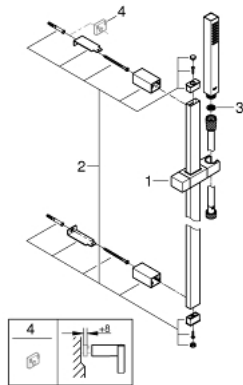

27 936 000 EUPHORIA CUBE SHOWER SET

PRODUCT DESCRIPTION

- Colour: chrome
- consists of:
 - hand shower(27 698 000)
 - shower rail 600 mm (27 892)
 - shower hose Silverflex 1750 mm 1/2" x 1/2" (28 388)
- GROHE DreamSpray - perfect spray pattern
- GROHE LongLife finish
- GROHE SpeedClean - effortless limescale removal
- Inner WaterGuide - inner insulation for surface protection
- suitable for instantaneous heater
- minimum pressure 1,0 bar

27 936 000 EUPHORIA CUBE SHOWER SET

SPARE PARTS, March 2012 – now

- 1: Sliding piece (Spare part-nr. 48180000)
- 2: Outlet shower holder (Spare part-nr. 48179000)
- 3: Dirt strainer (Spare part-nr. 0700200M)
- 4: Compensation disc (Spare part-nr. 27845000)*