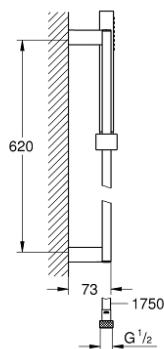

27 936 000 EUPHORIA CUBE SHOWER SET

PRODUCT DESCRIPTION

- Colour: chrome
- consists of:
 - hand shower(27 698 000)
 - shower rail 600 mm (27 892)
 - shower hose Silverflex 1750 mm 1/2" x 1/2" (28 388)
- GROHE DreamSpray - perfect spray pattern
- GROHE LongLife finish
- GROHE SpeedClean - effortless limescale removal
- Inner WaterGuide - inner insulation for surface protection
- suitable for instantaneous heater
- minimum pressure 1,0 bar

27 936 000 EUPHORIA CUBE SHOWER SET

SPARE PARTS, March 2012 – now

- 1: Sliding piece (Spare part-nr. 48180000)
- 2: Outlet shower holder (Spare part-nr. 48179000)
- 3: Dirt strainer (Spare part-nr. 0700200M)
- 4: Compensation disc (Spare part-nr. 27845000)*