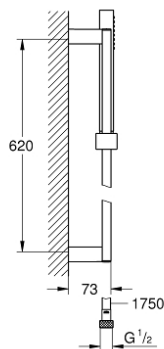

### PRODUCT DESCRIPTION

- Colour: chrome
- consisting of:
  - hand shower (27 698)
  - shower rail 600 mm (27 892)
  - shower hose Silverflex 1750 mm 1/2" x 1/2" (28 388)
- GROHE DreamSpray - perfect spray pattern
- GROHE LongLife finish
- GROHE SpeedClean - effortless limescale removal
- Inner WaterGuide - inner insulation for surface protection
- suitable for instantaneous heater
- min. recommended pressure 1.0 bar