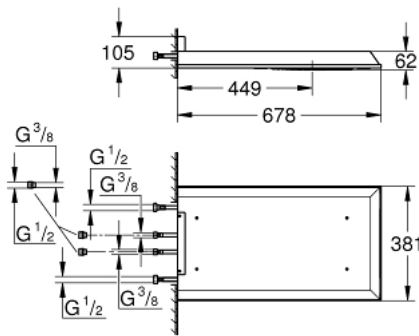

27 938 001 RAINSHOWER F-SERIES 15" HEAD SHOWER 3 SPRAYS

PRODUCT DESCRIPTION

- Colour: chrome
- spray patterns: Rain, Bokoma Spray, Waterfall and combinations
- 381 mm (width) x 62 mm (height) x 678 mm (depth)
- material: metal
- GROHE DreamSpray - perfect spray pattern
- GROHE LongLife finish
- GROHE XL Waterfall extra wide waterfall spray
- GROHE SpeedClean - effortless limescale removal
- flow of single spray at 3 bar:
 - 1 x Rain spray 300 mm: approx. 20 l/min
 - 2 x XL Waterfall: 1 x Waterfall 20 l, 2 x Waterfall 32 l/min
 - 4 x Bokoma Spray with adjustment angle 20°: 20 l/min
- requires rough-in (26 042 000) – to be ordered separately
- head shower has to be controlled by 4 outlets

27 938 001 RAINSHOWER F-SERIES 15" HEAD SHOWER 3 SPRAYS

SPARE PARTS, March 2012 – now

1: Dirt strainer (Spare part-nr. 48007000)

2: Dirt strainer (Spare part-nr. 47135000)

3: Spray face (Spare part-nr. 48348000)