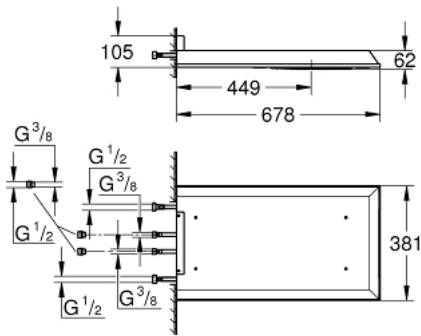

27 938 001 RAINSHOWER F-SERIES 15" HEAD SHOWER 3 SPRAYS

PRODUCT DESCRIPTION

- Colour: chrome
- spray patterns: Rain, Bokoma Spray, Waterfall and combinations
- 381 mm (width) x 62 mm (height) x 678 mm (depth)
- material: metal
- GROHE DreamSpray - perfect spray pattern
- GROHE LongLife finish
- GROHE XL Waterfall extra wide waterfall spray
- GROHE SpeedClean - effortless limescale removal
- flow of single spray at 3 bar:
 - 1 x Rain spray 300 mm: approx. 20 l/min
 - 2 x XL Waterfall: 1 x Waterfall 20 l/min, 2 x Waterfall 32 l/min
 - 4 x Bokoma Spray with adjustment angle 20°: 20 l/min
- requires rough-in set (26 042 000) – to be ordered separately
- head shower has to be controlled by 4 outlets

27 938 001 RAINSHOWER F-SERIES 15" HEAD SHOWER 3 SPRAYS

SPARE PARTS, 3月 2012 – now

1: Dirt strainer (Spare part-nr. 48007000)

2: Dirt strainer (Spare part-nr. 47135000)

3: Spray face (Spare part-nr. 48348000)