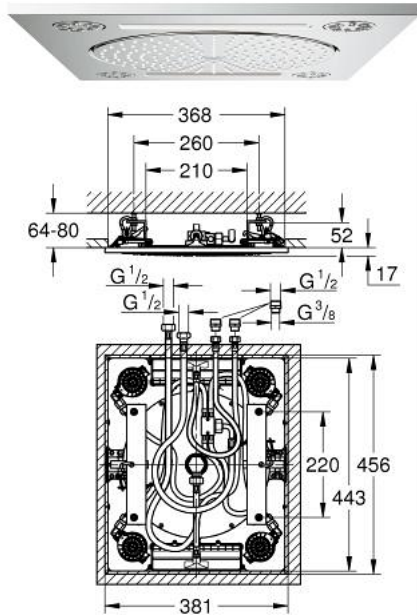

27 939 001 RAINSHOWER F-SERIES 15" CEILING SHOWER 3 SPRAYS

PRODUCT DESCRIPTION

- Colour: chrome
- spray patterns: Rain, Bokoma Spray, Waterfall and combinations
- 381 mm (width) x 17 mm (height) x 456 mm (depth)
- material: metal
- GROHE DreamSpray - perfect spray pattern
- GROHE LongLife finish
- GROHE XL Waterfall extra wide waterfall spray
- GROHE SpeedClean - effortless limescale removal
- flow of single spray at 3 bar:
 - 1 x Rain spray 300 mm: approx. 20 l/min
 - 2 x XL Waterfall: 1 x Waterfall 20 l, 2 x Waterfall 32 l/min
 - 4 x Bokoma Spray with adjustment angle 20°: 20 l/min
- head shower has to be controlled by 4 outlets

27 939 001 RAINSHOWER F-SERIES 15" CEILING SHOWER 3 SPRAYS

SPARE PARTS, March 2012 – now

- 1: Dirt strainer (Spare part-nr. 48007000)
- 2: Dirt strainer (Spare part-nr. 47135000)
- 3: Spray face (Spare part-nr. 48348000)