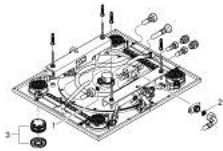

27 939 001 RAINSHOWER F-SERIES 15" CEILING SHOWER 3 SPRAYS

PRODUCT DESCRIPTION

- Colour: chrome
- spray patterns: Rain, Bokoma Spray, Waterfall and combinations
- 381 mm (width) x 17 mm (height) x 456 mm (depth)
- material: metal
- GROHE DreamSpray - perfect spray pattern
- GROHE LongLife finish
- GROHE XL Waterfall extra wide waterfall spray
- GROHE SpeedClean - effortless limescale removal
- flow of single spray at 3 bar:
 - 1 x Rain spray 300 mm: approx. 20 l/min
 - 2 x XL Waterfall: 1 x Waterfall 20 l, 2 x Waterfall 32 l/min
 - 4 x Bokoma Spray with adjustment angle 20°: 20 l/min
- head shower has to be controlled by 4 outlets

27 939 001 RAINSHOWER F-SERIES 15" CEILING SHOWER 3 SPRAYS

SPARE PARTS, March 2012 – now

- 1: Dirt strainer (Spare part-nr. 48007000)
- 2: Dirt strainer (Spare part-nr. 47135000)
- 3: Spray face (Spare part-nr. 48348000)