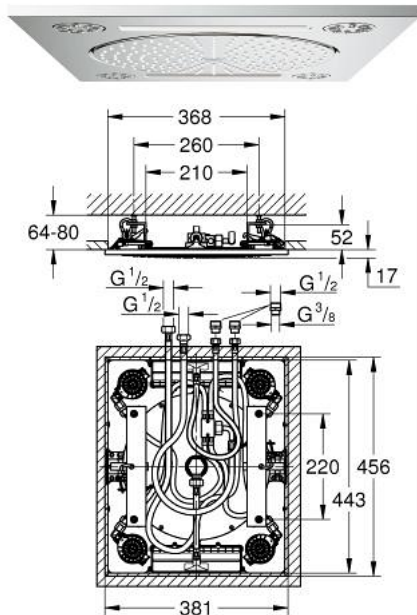

27 939 001 RAINSHOWER F-SERIES 15" CEILING SHOWER 3 SPRAYS

PRODUCT DESCRIPTION

- Colour: chrome
- spray patterns: Rain, Bokoma Spray, Waterfall and combinations
- 381 mm (width) x 17 mm (height) x 456 mm (depth)
- material: metal
- GROHE DreamSpray - perfect spray pattern
- GROHE LongLife finish
- GROHE XL Waterfall extra wide waterfall spray
- GROHE SpeedClean - effortless limescale removal
- flow of single spray at 3 bar:
 - 1 x Rain spray 300 mm: approx. 20 l/min
 - 2 x XL Waterfall: 1 x Waterfall 20 l/min, 2 x Waterfall 32 l/min
 - 4 x Bokoma Spray with adjustment angle 20°: 20 l/min
- head shower has to be controlled by 4 outlets

27 939 001 RAINSHOWER F-SERIES 15" CEILING SHOWER 3 SPRAYS

SPARE PARTS, 3月 2012 – now

- 1: Dirt strainer (Spare part-nr. 48007000)
- 2: Dirt strainer (Spare part-nr. 47135000)
- 3: Spray face (Spare part-nr. 48348000)