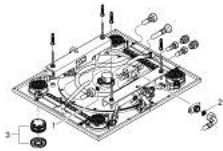

27 939 001 RAINSHOWER F-SERIES 15" CEILING SHOWER 3 SPRAYS

PRODUCT DESCRIPTION

- Colour: chrome
- spray patterns: Rain, Bokoma Spray, Waterfall and combinations
- 381 mm (width) x 17 mm (height) x 456 mm (depth)
- material: metal
- GROHE DreamSpray - perfect spray pattern
- GROHE LongLife finish
- GROHE XL Waterfall extra wide waterfall spray
- GROHE SpeedClean - effortless limescale removal
- flow of single spray at 3 bar:
 - 1 x Rain spray 300 mm: approx. 20 l/min
 - 2 x XL Waterfall: 1 x Waterfall 20 l/min, 2 x Waterfall 32 l/min
 - 4 x Bokoma Spray with adjustment angle 20°: 20 l/min
- head shower has to be controlled by 4 outlets

27 939 001 RAINSHOWER F-SERIES 15" CEILING SHOWER 3 SPRAYS

SPARE PARTS, 3月 2012 – now

- 1: Dirt strainer (Spare part-nr. 48007000)
- 2: Dirt strainer (Spare part-nr. 47135000)
- 3: Spray face (Spare part-nr. 48348000)