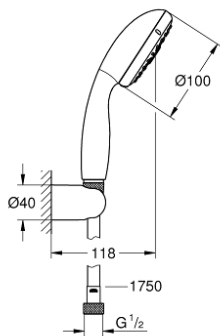

27 957 000 VITALIO START 100 WALL HOLDER SET 3 SPRAYS

PRODUCT DESCRIPTION

- Colour: chrome
- consists of:
 - hand shower Vitalio Start 100 (27 953)
 - Vitalio Universal wall shower holder, non-adjustable (27 958)
 - shower hose Vitalioflex Trend 1750 mm 1/2" x 1/2" (28 742)
 - GROHE EcoJoy 9.5 l/min flow limiter
 - GROHE DreamSpray - perfect spray pattern
 - GROHE LongLife finish
 - GROHE SpeedClean - effortless limescale removal
 - Inner WaterGuide - inner insulation for surface protection
 - ShockProof silicone ring prevents damages caused by shower falling
 - suitable for screwing (including screws and dowels) or gluing (GROHE QuickGlue S1 41 246 000 sold separately)
- holding force: max. 20 kg
- the specified holding capacity is valid for static (slowly applied) load and intended use only
- suitable for instantaneous heater
- 5 colour packaging with product window

27 957 000 **VITALIO START 100 WALL HOLDER SET 3 SPRAYS**

SPARE PARTS, March 2012 – now

1: Dirt strainer (Spare part-nr. 0700200M)