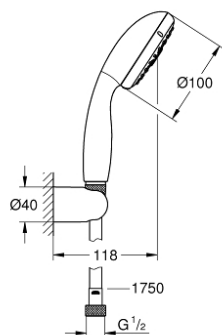

27 957 000 VITALIO START 100 WALL HOLDER SET 3 SPRAYS

PRODUCT DESCRIPTION

- Colour: chrome
- consists of:
 - hand shower Vitalio Start 100 (27 953)
 - Vitalio Universal wall shower holder, non-adjustable (27 958)
 - shower hose Vitalioflex Trend 1750 mm 1/2" x 1/2" (28 742)
- 9.5 l/min flow limiter
- GROHE DreamSpray - perfect spray pattern
- GROHE LongLife finish
- GROHE SpeedClean - effortless limescale removal
- Inner WaterGuide - inner insulation for surface protection
- ShockProof silicone ring prevents damages caused by shower falling
- suitable for screwing (including screws and dowels) or gluing (GROHE QuickGlue S1 41 246 000 sold separately)
- holding force: max. 20 kg
- the specified holding capacity is valid for static (slowly applied) load and intended use only
- suitable for instantaneous heater
- 5 colour packaging with product window

27 957 000 **VITALIO START 100 WALL HOLDER SET 3 SPRAYS**

SPARE PARTS, March 2012 – now

1: Dirt strainer (Spare part-nr. 0700200M)