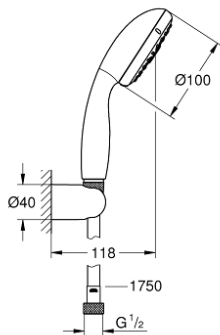

27 957 000 VITALIO START 100 WALL HOLDER SET 3 SPRAYS

PRODUCT DESCRIPTION

- Colour: chrome
- consisting of:
 - hand shower Vitalio Start 100 (27 953)
 - Vitalio Universal wall shower holder, non-adjustable (27 958)
 - shower hose VitalioFlex Trend 1750 mm 1/2" x 1/2" (28 742)
- 9.5 l/min flow limiter
- GROHE DreamSpray - perfect spray pattern
- GROHE LongLife finish
- GROHE SpeedClean - effortless limescale removal
- Inner WaterGuide - inner insulation for surface protection
- ShockProof silicone ring prevents damages caused by shower falling
- suitable for screwing (including screws and dowels) or gluing (GROHE QuickGlue S1 41 246 000 sold separately)
- holding force: max. 20 kg
- the specified holding capacity is valid for static (slowly applied) load and intended use only
- suitable for instantaneous heater
- 5 colour packaging with product window

27 957 000 **VITALIO START 100 WALL HOLDER SET 3 SPRAYS**

SPARE PARTS, 3月 2012 – now

1: Dirt strainer (Spare part-nr. 0700200M)