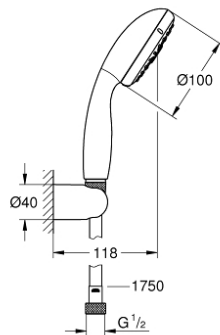

27 957 000 VITALIO START 100 WALL HOLDER SET 3 SPRAYS

PRODUCT DESCRIPTION

- Colour: chrome
- consisting of:
 - hand shower Vitalio Start 100 (27 953)
 - Vitalio Universal wall shower holder, non-adjustable (27 958)
 - shower hose VitalioFlex Trend 1750 mm 1/2" x 1/2" (28 742)
 - GROHE EcoJoy 9.5 l/min flow limiter
 - GROHE DreamSpray - perfect spray pattern
 - GROHE LongLife finish
 - GROHE SpeedClean - effortless limescale removal
 - Inner WaterGuide - inner insulation for surface protection
 - ShockProof silicone ring prevents damages caused by shower falling
 - suitable for screwing (including screws and dowels) or gluing (GROHE QuickGlue S1 41 246 000 sold separately)
 - holding force: max. 20 kg
 - the specified holding capacity is valid for static (slowly applied) load and intended use only
 - suitable for instantaneous heater
 - 5 colour packaging with product window

27 957 000 VITALIO START 100 WALL HOLDER SET 3 SPRAYS

SPARE PARTS, 3月 2012 – now

1: Dirt strainer (Spare part-nr. 0700200M)