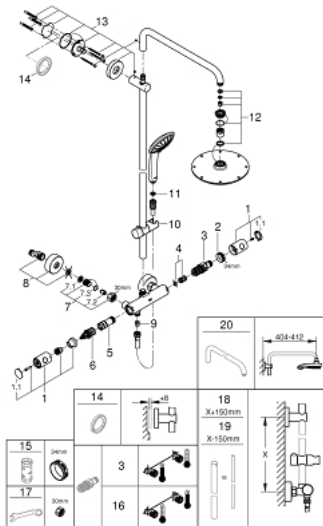

27 964 000 EUPHORIA SYSTEM 210 SHOWER SYSTEM WITH THERMOSTAT FOR WALL MOUNTING

SPARE PARTS, July 2017 – now

1. 1: Costa metal handle 1/2" (Spare part-nr. 47984000)
   - 1.1: Cap (Spare part-nr. 6458500M)
   - 2: Fitting ring (Spare part-nr. 47743000)
   - 3: Thermostatic compact cartridge 1/2" (Spare part-nr. 47439000)
   - 4: Sound absorber (Spare part-nr. 47398000)
   - 5: Water flow (Spare part-nr. 47751000)
   - 6: Aquadimmer (Spare part-nr. 12433000)
   - 7: Non-return valve (Spare part-nr. 47189000)
   - 7.1: Dirt Strainer (Spare part-nr. 0726400M)
   - 7.2: Non-return valve (Spare part-nr. 08565000)
   - 7.3: O-ring $\varnothing 17 \times \varnothing 2$ (Spare part-nr. 0305500M)
   - 8: S-union (Spare part-nr. 12662000)
   - 9: Non-return valve (Spare part-nr. 08565000)
   - 10: Sliding piece (Spare part-nr. 12140000)
   - 11: Dirt strainer (Spare part-nr. 0700200M)
   - 12: Inlet valve assembly (Spare part-nr. 45933000)
   - 13: Outlet shower holder (Spare part-nr. 48279000)
   - 14: Compensation disc (Spare part-nr. 27180000)*
   - 15: Socket spanner (Spare part-nr. 19332000)*
   - 16: GROHE TurboStat cartridge 1/2" (Spare part-nr. 47175000)*
   - 17: Special spanner (Spare part-nr. 19377000)*
   - 18: Shower system pipe for retrofitting (Spare part-nr. 48053000)*
   - 19: Shower system pipe for retrofitting (Spare part-nr. 48054000)*
   - 20: Shower arm for shower systems (Spare part-nr. 14047000)*
2. Optional accessories