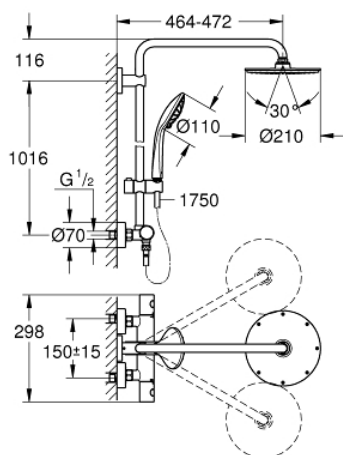

### PRODUCT DESCRIPTION

- Colour: chrome
- consists of:
  - Horizontal swivable 450 mm shower arm
  - exposed thermostat with Aquadimmer function
  - allows change between:
    - Rainshower Cosmopolitan 210 metal head shower (28 368 000)
    - spray pattern: Rain
    - maximum flow rate (at 3 bar): 16 l/min
  - with ball joint
  - angle of rotation  $\pm 15^\circ$
  - hand shower Euphoria 110 Massage (27 221)
  - spray patterns: Rain, Massage, SmartRain
  - maximum flow rate (at 3 bar): 15.5 l/min
  - adjustable in height with gliding element
  - shower hose Silverflex 1750 mm 1/2" x 1/2" (28 388)
  - maximum flow rate system (at 3 bar): 16 l/min
  - minimum flow rate 5 l/min.
  - GROHE TurboStat - compact cartridge with wax thermoelement
  - GROHE SafeStop - safety button at 38°C
  - GROHE SafeStop Plus - optional temperature limiter at 43°C included
  - GROHE MetalGrip ergonomically shaped metal handles
  - GROHE DreamSpray - perfect spray pattern
  - GROHE LongLife finish
  - GROHE SpeedClean - effortless limescale removal
  - Inner WaterGuide - inner insulation for surface protection
  - TwistStop - to prevent hose from twisting
  - suitable for instantaneous heaters (min. 19 kW/h)
  - optional upgrade: GROHE EasyReach tray (26 362), sold separately