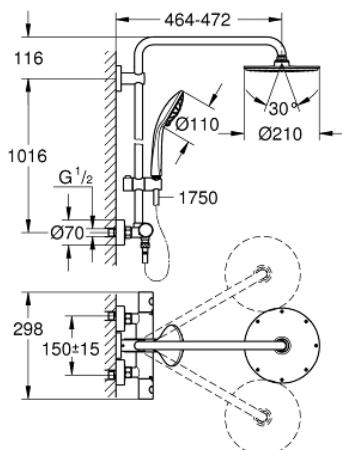

### PRODUCT DESCRIPTION

- Colour: chrome
- consisting of:
  - horizontal swivable 450 mm shower arm
  - exposed thermostat with Aquadimmer function
  - allows change between:
    - Rainshower Cosmopolitan 210 metal head shower (28 368 000)
    - spray pattern: Rain
    - maximum flow rate (at 3 bar): 16 l/min
  - with ball joint
  - rotation angle  $\pm 15^\circ$
  - hand shower Euphoria 110 Massage (27 221)
    - spray patterns: Rain, Massage, SmartRain
    - maximum flow rate (at 3 bar): 15.5 l/min
    - adjustable in height with gliding element
  - shower hose Silverflex 1750 mm 1/2" x 1/2" (28 388)
    - maximum flow rate system (at 3 bar): 16 l/min
    - minimum flow rate 5 l/min
- GROHE TurboStat - compact cartridge with wax thermoelement
- GROHE SafeStop safety button at 38°C
- GROHE SafeStop Plus optional temperature limiter at 43°C included
- GROHE MetalGrip ergonomically shaped metal handles
- GROHE DreamSpray - perfect spray pattern
- GROHE LongLife finish
- GROHE SpeedClean - effortless limescale removal
- Inner WaterGuide - inner insulation for surface protection
- TwistStop - to prevent hose from twisting
- suitable for instantaneous heaters from 18 kW/h
- optional upgrade: GROHE EasyReach tray (26 362), sold separately