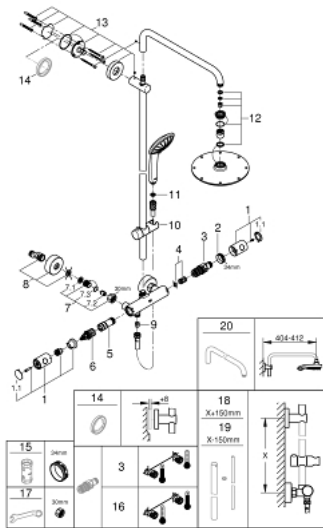

27 964 000 EUPHORIA SYSTEM 210 SHOWER SYSTEM WITH THERMOSTAT FOR WALL MOUNTING

SPARE PARTS, 7月 2017 – now

- 1: Metal handle 1/2" (Spare part-nr. 47984000)
- 1.1: Cover cap (Spare part-nr. 6458500M)
- 2: Fitting ring (Spare part-nr. 47743000)
- 3: Thermostatic compact cartridge 1/2" (Spare part-nr. 47439000)
- 4: Buffer (Spare part-nr. 47398000)
- 5: Water flow (Spare part-nr. 47751000)
- 6: Aquadimmer (Spare part-nr. 12433000)
- 7: Non-return valve (Spare part-nr. 47189000)
- 7.1: Dirt strainer (Spare part-nr. 0726400M)
- 7.2: Non-return valve (Spare part-nr. 08565000)
- 7.3: O-ring $\varnothing 17 \times \varnothing 2$ (Spare part-nr. 0305500M)
- 8: S-union (Spare part-nr. 12662000)
- 9: Non-return valve (Spare part-nr. 08565000)
- 10: Glide element (Spare part-nr. 12140000)
- 11: Dirt strainer (Spare part-nr. 0700200M)
- 12: Spare part set (Spare part-nr. 45933000)
- 13: Shower rail holder (Spare part-nr. 48279000)
- 14: Compensation disc (Spare part-nr. 27180000)*
- 15: Socket spanner (Spare part-nr. 19332000)*
- 16: GROHE TurboStat cartridge 1/2" (Spare part-nr. 47175000)*
- 17: Special spanner (Spare part-nr. 19377000)*
- 18: Shower system pipe for retrofitting (Spare part-nr. 48053000)*
- 19: Shower system pipe for retrofitting (Spare part-nr. 48054000)*
- 20: Shower arm for shower systems (Spare part-nr. 14047000)*

* Optional accessories