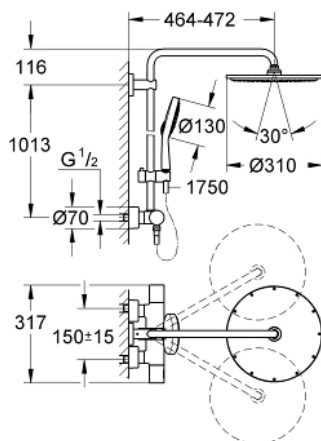

### PRODUCT DESCRIPTION

- Colour: chrome
- consists of:
  - Horizontal swivable 450 mm shower arm
  - exposed thermostat with Aquadimmer function
  - allows change between:
    - Rainshower Cosmopolitan 310 head shower (27 477 000)
    - material: metal
    - with ball joint
    - angle of rotation  $\pm 15^\circ$
  - hand shower Power&Soul Cosmopolitan 130 (27 664 000)
  - adjustable in height with gliding element (12 140 000)
  - shower hose Silverflex 1750 mm 1/2" x 1/2" (28 388)
- GROHE TurboStat - compact cartridge with wax thermoelement
- GROHE SafeStop - safety button at 38°C
- GROHE SafeStop Plus - optional temperature limiter at 43°C included
- GROHE CoolTouch - no risk of scalding
- GROHE DreamSpray - perfect spray pattern
- GROHE One-Click Showering spray selection with one click
- GROHE LongLife finish
- GROHE SpeedClean - effortless limescale removal
- suitable for instantaneous heaters (min. 19 kW/h)
- minimum flow rate 7 l/min.