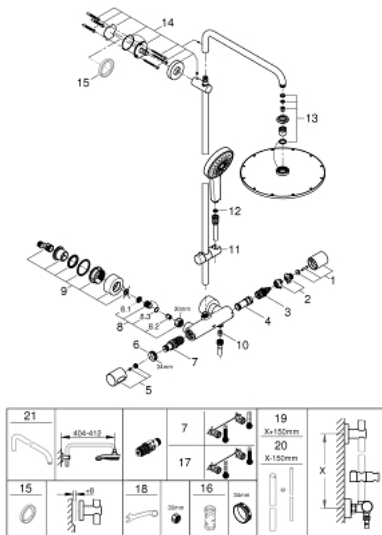

27 968 000 RAINSHOWER SYSTEM 310 SHOWER SYSTEM WITH THERMOSTAT FOR WALL MOUNTING

SPARE PARTS, April 2017 – now

1. 1: Aquadimmer handle (Spare part-nr. 47804000)
   - 2: Temperature limiter (Spare part-nr. 47723000)
   - 3: Aquadimmer (Spare part-nr. 47364000)
   - 4: Water flow (Spare part-nr. 47887000)
   - 5: Scale handle (Spare part-nr. 47811000)
   - 6: Fitting ring (Spare part-nr. 47743000)
   - 7: Thermostatic compact cartridge 1/2" (Spare part-nr. 47439000)
   - 8: Non-return valve (Spare part-nr. 47189000)
   - 8.1: Dirt Strainer (Spare part-nr. 0726400M)
   - 8.2: Non-return valve (Spare part-nr. 08565000)
   - 8.3: O-ring $\varnothing 17 \times \varnothing 2$ (Spare part-nr. 0305500M)
   - 9: S-union (Spare part-nr. 12693000)
   - 10: Non-return valve (Spare part-nr. 08565000)
   - 11: Sliding piece (Spare part-nr. 12140000)
   - 12: Dirt strainer (Spare part-nr. 0700200M)
   - 13: Inlet valve assembly (Spare part-nr. 45933000)
   - 14: Outlet shower holder (Spare part-nr. 48279000)
   - 15: Compensation disc (Spare part-nr. 27180000)*
   - 16: Socket spanner (Spare part-nr. 19332000)*
   - 17: GROHE TurboStat cartridge 1/2" (Spare part-nr. 47175000)*
   - 18: Special spanner (Spare part-nr. 19377000)*
   - 19: Shower system pipe for retrofitting (Spare part-nr. 48053000)*
   - 20: Shower system pipe for retrofitting (Spare part-nr. 48054000)*
   - 21: Shower arm for shower systems (Spare part-nr. 14047000)*
2. Optional accessories