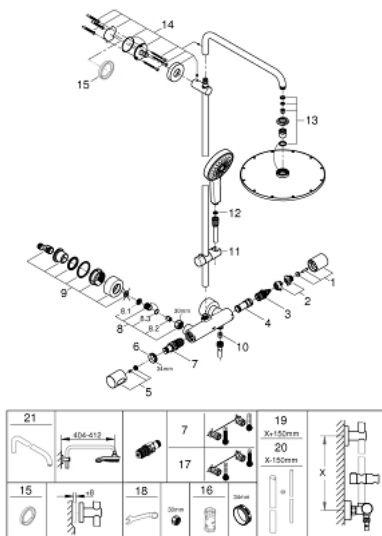

27 968 000 RAINSHOWER SYSTEM 310 SHOWER SYSTEM WITH THERMOSTAT FOR WALL MOUNTING

SPARE PARTS, 4月 2017 – now

- 1: Aquadimmer handle (Spare part-nr. 47804000)
- 2: Stop (Spare part-nr. 47723000)
- 3: Aquadimmer (Spare part-nr. 47364000)
- 4: Water flow (Spare part-nr. 47887000)
- 5: Temperature scale handle (Spare part-nr. 47811000)
- 6: Fitting ring (Spare part-nr. 47743000)
- 7: Thermostatic compact cartridge 1/2" (Spare part-nr. 47439000)
- 8: Non-return valve (Spare part-nr. 47189000)
- 8.1: Dirt strainer (Spare part-nr. 0726400M)
- 8.2: Non-return valve (Spare part-nr. 08565000)
- 8.3: O-ring $\varnothing 17 \times \varnothing 2$ (Spare part-nr. 0305500M)
- 9: S-union (Spare part-nr. 12693000)
- 10: Non-return valve (Spare part-nr. 08565000)
- 11: Glide element (Spare part-nr. 12140000)
- 12: Dirt strainer (Spare part-nr. 0700200M)
- 13: Spare part set (Spare part-nr. 45933000)
- 14: Shower rail holder (Spare part-nr. 48279000)
- 15: Compensation disc (Spare part-nr. 27180000)*
- 16: Socket spanner (Spare part-nr. 19332000)*
- 17: GROHE TurboStat cartridge 1/2" (Spare part-nr. 47175000)*
- 18: Special spanner (Spare part-nr. 19377000)*
- 19: Shower system pipe for retrofitting (Spare part-nr. 48053000)*
- 20: Shower system pipe for retrofitting (Spare part-nr. 48054000)*
- 21: Shower arm for shower systems (Spare part-nr. 14047000)*

* Optional accessories