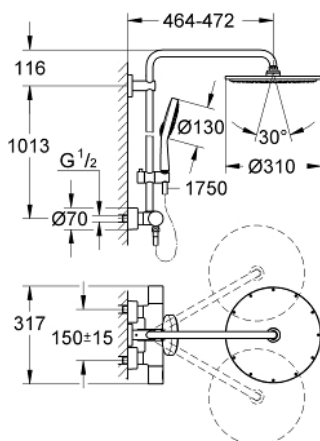

### PRODUCT DESCRIPTION

- Colour: chrome
- consisting of:
  - horizontal swivable 450 mm shower arm
  - exposed thermostat with Aquadimmer function
  - allows change between:
    - Rainshower Cosmopolitan 310 head shower (27 477)
  - material: metal
  - with ball joint
  - rotation angle  $\pm 15^\circ$
  - hand shower Power&Soul Cosmopolitan 130 (27 664 000)
  - adjustable in height with gliding element (12 140 000)
  - shower hose Silverflex 1750 mm 1/2" x 1/2" (28 388)
  - GROHE TurboStat - compact cartridge with wax thermoelement
  - GROHE SafeStop safety button at 38°C
  - GROHE SafeStop Plus optional temperature limiter at 43°C included
  - GROHE CoolTouch - no risk of scalding
  - GROHE DreamSpray - perfect spray pattern
  - GROHE One-Click Showering spray selection with one click
  - GROHE LongLife finish
  - GROHE SpeedClean - effortless limescale removal
  - suitable for instantaneous heaters from 18 kW/h
  - minimum flow rate 7 l/min