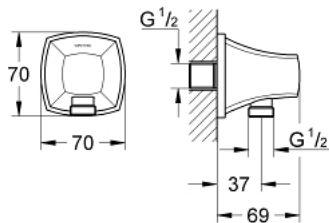

27 970 IG0 **GRANDERA SHOWER OUTLET ELBOW, 1/2"**

PRODUCT DESCRIPTION

- Colour: chrome/gold
- material: metal
- male thread
- Protected against backflow
- GROHE LongLife finish

27 970 IG0 GRANDERA SHOWER OUTLET ELBOW, 1/2"

SPARE PARTS, June 2012 – now

1: Non-return valve (Spare part-nr. 08565000)