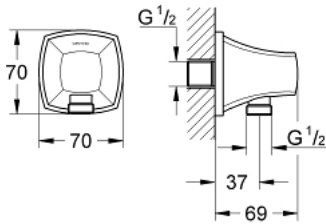

## 27 970 IG0 GRANDERA SHOWER OUTLET ELBOW, 1/2"

### PRODUCT DESCRIPTION

- Colour: chrome/gold
- material: metal
- male thread
- protected against backflow
- GROHE LongLife finish

## 27 970 IG0 GRANDERA SHOWER OUTLET ELBOW, 1/2"

**SPARE PARTS**, 6月 2012 – now

1: Non-return valve (Spare part-nr. 08565000)