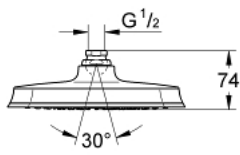

## 27 974 000 GRANDERA 210 HEAD SHOWER 1 SPRAY

### PRODUCT DESCRIPTION

- Colour: chrome
- spray pattern: Rain
- 221 x 221 mm
- material: metal
- with ball joint
- angle of rotation  $\pm 15^\circ$
- connection thread 1/2"
- GROHE DreamSpray - perfect spray pattern
- GROHE LongLife finish
- GROHE SpeedClean - effortless limescale removal
- suitable for instantaneous heater
- minimum pressure 1,0 bar

27 974 000 **GRANDERA 210 HEAD SHOWER 1 SPRAY**

**SPARE PARTS**, August 2012 – now

1: Inlet valve assembly (Spare part-nr. 45933000)