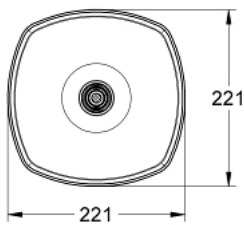

## 27 974 000 GRANDERA 210 HEAD SHOWER 1 SPRAY

### PRODUCT DESCRIPTION

- Colour: chrome
- spray pattern: Rain
- 221 x 221 mm
- material: metal
- with ball joint
- angle of rotation  $\pm 15^\circ$
- connection thread 1/2"
- GROHE DreamSpray - perfect spray pattern
- GROHE LongLife finish
- GROHE SpeedClean - effortless limescale removal
- suitable for instantaneous heater
- minimum pressure 1,0 bar

27 974 000 **GRANDERA 210 HEAD SHOWER 1 SPRAY**

**SPARE PARTS**, August 2012 – now

1: Inlet valve assembly (Spare part-nr. 45933000)