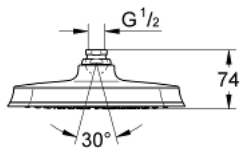

27 974 000 GRANDERA 210 HEAD SHOWER 1 SPRAY

PRODUCT DESCRIPTION

- Colour: chrome
- spray pattern: Rain
- 221 x 221 mm
- material: metal
- with ball joint
- rotation angle $\pm 15^\circ$
- connection thread 1/2"
- GROHE DreamSpray - perfect spray pattern
- GROHE LongLife finish
- GROHE SpeedClean - effortless limescale removal
- suitable for instantaneous heater
- min. recommended pressure 1.0 bar

27 974 000 **GRANDERA 210 HEAD SHOWER 1 SPRAY**

SPARE PARTS, 8月 2012 – now

1: Spare part set (Spare part-nr. 45933000)