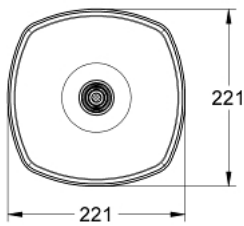

27 974 000 GRANDERA 210 HEAD SHOWER 1 SPRAY

PRODUCT DESCRIPTION

- Colour: chrome
- spray pattern: Rain
- 221 x 221 mm
- material: metal
- with ball joint
- rotation angle $\pm 15^\circ$
- connection thread 1/2"
- GROHE DreamSpray - perfect spray pattern
- GROHE LongLife finish
- GROHE SpeedClean - effortless limescale removal
- suitable for instantaneous heater
- min. recommended pressure 1.0 bar

27 974 000 **GRANDERA 210 HEAD SHOWER 1 SPRAY**

SPARE PARTS, 8月 2012 – now

1: Spare part set (Spare part-nr. 45933000)