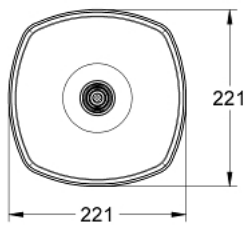

27 974 IG0 GRANDERA 210 HEAD SHOWER 1 SPRAY

PRODUCT DESCRIPTION

- Colour: chrome/gold
- spray pattern: Rain
- 221 x 221 mm
- material: metal
- with ball joint
- angle of rotation $\pm 15^\circ$
- connection thread 1/2"
- GROHE DreamSpray - perfect spray pattern
- GROHE LongLife finish
- GROHE SpeedClean - effortless limescale removal
- suitable for instantaneous heater
- minimum pressure 1,0 bar

27 974 IG0 GRANDERA 210 HEAD SHOWER 1 SPRAY

SPARE PARTS, August 2012 – now

1: Inlet valve assembly (Spare part-nr. 45933000)