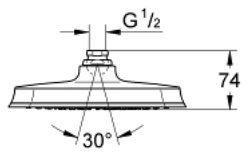

27 974 IG0 GRANDERA 210 HEAD SHOWER 1 SPRAY

PRODUCT DESCRIPTION

- Colour: chrome/gold
- spray pattern: Rain
- 221 x 221 mm
- material: metal
- with ball joint
- angle of rotation $\pm 15^\circ$
- connection thread 1/2"
- GROHE DreamSpray - perfect spray pattern
- GROHE LongLife finish
- GROHE SpeedClean - effortless limescale removal
- suitable for instantaneous heater
- minimum pressure 1,0 bar

27 974 IG0 GRANDERA 210 HEAD SHOWER 1 SPRAY

SPARE PARTS, August 2012 – now

1: Inlet valve assembly (Spare part-nr. 45933000)