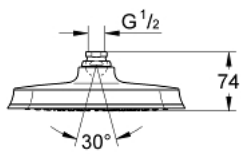

27 974 IG0 GRANDERA 210 HEAD SHOWER 1 SPRAY

PRODUCT DESCRIPTION

- Colour: chrome/gold
- spray pattern: Rain
- 221 x 221 mm
- material: metal
- with ball joint
- rotation angle $\pm 15^\circ$
- connection thread 1/2"
- GROHE DreamSpray - perfect spray pattern
- GROHE LongLife finish
- GROHE SpeedClean - effortless limescale removal
- suitable for instantaneous heater
- min. recommended pressure 1.0 bar

27 974 IG0 GRANDERA 210 HEAD SHOWER 1 SPRAY

SPARE PARTS, 8月 2012 – now

1: Spare part set (Spare part-nr. 45933000)