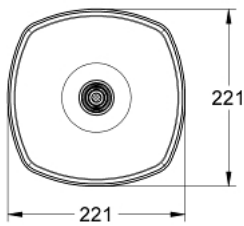

27 974 IG0 GRANDERA 210 HEAD SHOWER 1 SPRAY

PRODUCT DESCRIPTION

- Colour: chrome/gold
- spray pattern: Rain
- 221 x 221 mm
- material: metal
- with ball joint
- rotation angle $\pm 15^\circ$
- connection thread 1/2"
- GROHE DreamSpray - perfect spray pattern
- GROHE LongLife finish
- GROHE SpeedClean - effortless limescale removal
- suitable for instantaneous heater
- min. recommended pressure 1.0 bar

27 974 IG0 GRANDERA 210 HEAD SHOWER 1 SPRAY

SPARE PARTS, 8月 2012 – now

1: Spare part set (Spare part-nr. 45933000)