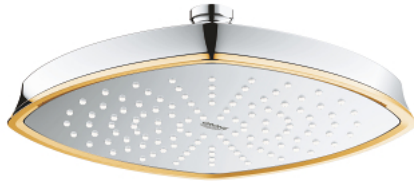

27 974 IG0 GRANDERA 210 HEAD SHOWER 1 SPRAY

PRODUCT DESCRIPTION

- Colour: chrome/gold
- spray pattern: Rain
- 221 x 221 mm
- material: metal
- with ball joint
- rotation angle $\pm 15^\circ$
- connection thread 1/2"
- GROHE DreamSpray - perfect spray pattern
- GROHE LongLife finish
- GROHE SpeedClean - effortless limescale removal
- suitable for instantaneous heater
- min. recommended pressure 1.0 bar

27 974 IG0 GRANDERA 210 HEAD SHOWER 1 SPRAY

SPARE PARTS, 8月 2012 – now

1: Spare part set (Spare part-nr. 45933000)