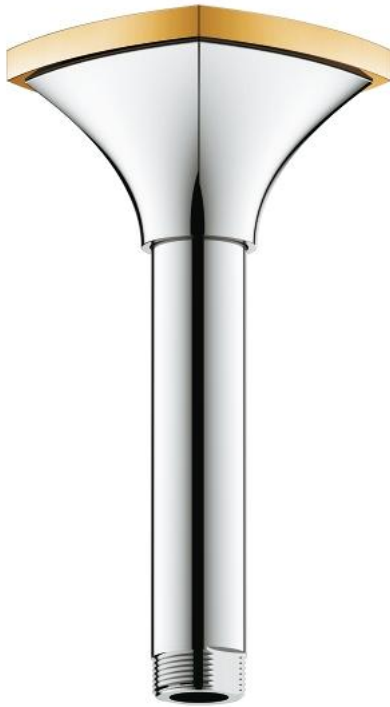

## 27 978 IG0 RAINSHOWER GRANDERA SHOWER ARM CEILING 142 MM

### PRODUCT DESCRIPTION

- Colour: chrome/gold
- material: metal
- length 142 mm
- connection thread 1/2"
- Grandera escutcheon
- GROHE LongLife finish
- suitable for all Grandera head showers