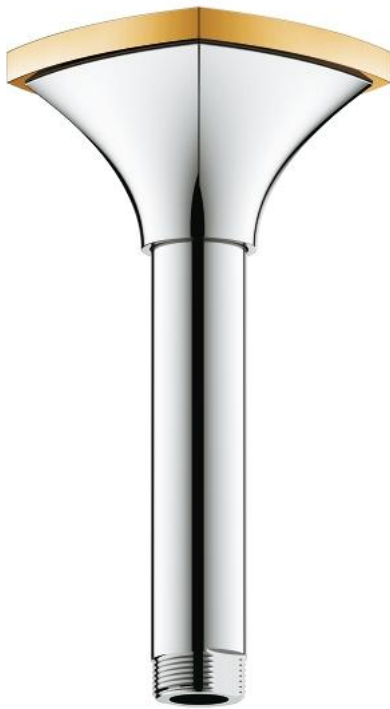

## 27 978 IG0 RAINSHOWER GRANDERA SHOWER ARM CEILING 142 MM

### PRODUCT DESCRIPTION

- Colour: chrome/gold
- material: metal
- length 142 mm
- connection thread 1/2"
- Grandera escutcheon
- GROHE LongLife finish
- suitable for all Grandera head showers