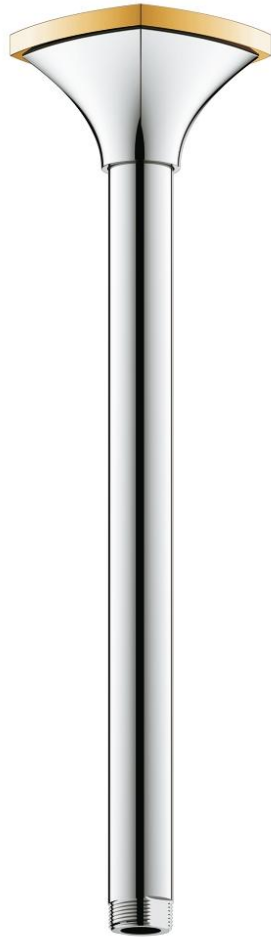

27 982 IG0 RAINSHOWER GRANDERA SHOWER ARM CEILING 292 MM

PRODUCT DESCRIPTION

- Colour: chrome/gold
- metal
- connection thread 1/2"
- Grandera escutcheon
- GROHE LongLife finish
- suitable for all Grandera head showers
- minimum pressure 1,0 bar