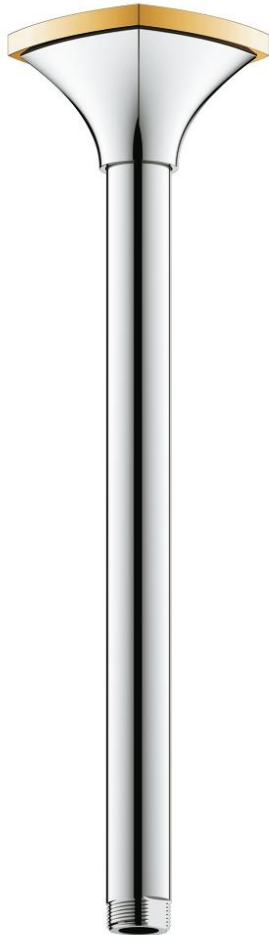

27 982 IG0 RAINSHOWER GRANDERA SHOWER ARM CEILING 292 MM

PRODUCT DESCRIPTION

- Colour: chrome/gold
- metal
- connection thread 1/2"
- Grandera escutcheon
- GROHE LongLife finish
- suitable for all Grandera head showers
- min. recommended pressure 1.0 bar