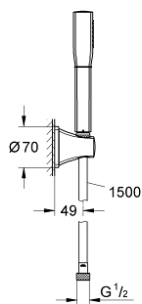

## 27 993 000 GRANDERA STICK WALL HOLDER SET 1 SPRAY

### PRODUCT DESCRIPTION

- Colour: chrome
- consists of:
  - Stick hand shower (26 037 000)
  - Wall hand shower holder (27 969)
  - Rotaflex Metal Long-Life TwistStop shower hose 1500 mm (28 417)
  - 7.6 l/min flow limiter
  - GROHE DreamSpray - perfect spray pattern
  - Inner WaterGuide - inner insulation for surface protection
  - GROHE CoolTouch - no risk of scalding
  - GROHE LongLife finish
  - GROHE SpeedClean - effortless limescale removal
  - suitable for instantaneous heater
  - minimum pressure 1,0 bar