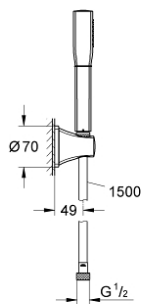

27 993 000 GRANDERA STICK WALL HOLDER SET 1 SPRAY

PRODUCT DESCRIPTION

- Colour: chrome
- consisting of:
 - Stick hand shower (26 037 000)
 - wall hand shower holder (27 969)
 - Rotaflex Metal Long-Life TwistStop shower hose 1500 mm (28 417)
- 7.6 l/min flow limiter
- GROHE DreamSpray - perfect spray pattern
- Inner WaterGuide - inner insulation for surface protection
- GROHE CoolTouch - no risk of scalding
- GROHE LongLife finish
- GROHE SpeedClean - effortless limescale removal
- suitable for instantaneous heater
- min. recommended pressure 1.0 bar

27 993 000 **GRANDERA STICK WALL HOLDER SET 1 SPRAY**

SPARE PARTS, 8月 2012 – now

1: Dirt strainer (Spare part-nr. 0700200M)