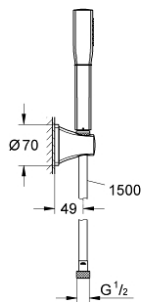

27 993 IG0 GRANDERA STICK WALL HOLDER SET 1 SPRAY

PRODUCT DESCRIPTION

- Colour: chrome/gold
- consists of:
 - Stick hand shower (26 037 000)
 - Wall hand shower holder (27 969)
 - Rotaflex Metal Long-Life TwistStop shower hose 1500 mm (28 417)
 - 7.6 l/min flow limiter
 - GROHE DreamSpray - perfect spray pattern
 - Inner WaterGuide - inner insulation for surface protection
 - GROHE CoolTouch - no risk of scalding
 - GROHE LongLife finish
 - GROHE SpeedClean - effortless limescale removal
 - suitable for instantaneous heater
 - minimum pressure 1,0 bar

27 993 IG0 **GRANDERA STICK WALL HOLDER SET 1 SPRAY**

SPARE PARTS, August 2012 – now

1: Dirt strainer (Spare part-nr. 0700200M)