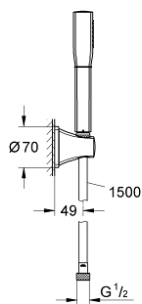

## 27 993 IG0 GRANDERA STICK WALL HOLDER SET 1 SPRAY

### PRODUCT DESCRIPTION

- Colour: chrome/gold
- consists of:
  - Stick hand shower (26 037 000)
  - Wall hand shower holder (27 969)
  - Rotaflex Metal Long-Life TwistStop shower hose 1500 mm (28 417)
  - GROHE EcoJoy 7.6 l/min flow limiter
  - GROHE DreamSpray - perfect spray pattern
  - Inner WaterGuide - inner insulation for surface protection
  - GROHE CoolTouch - no risk of scalding
  - GROHE LongLife finish
  - GROHE SpeedClean - effortless limescale removal
  - suitable for instantaneous heater
  - minimum pressure 1,0 bar