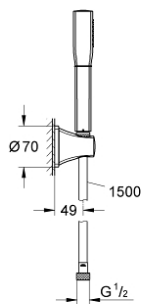

27 993 IG0 GRANDERA STICK WALL HOLDER SET 1 SPRAY

PRODUCT DESCRIPTION

- Colour: chrome/gold
- consisting of:
 - Stick hand shower (26 037 000)
 - wall hand shower holder (27 969)
 - Rotaflex Metal Long-Life TwistStop shower hose 1500 mm (28 417)
- 7.6 l/min flow limiter
- GROHE DreamSpray - perfect spray pattern
- Inner WaterGuide - inner insulation for surface protection
- GROHE CoolTouch - no risk of scalding
- GROHE LongLife finish
- GROHE SpeedClean - effortless limescale removal
- suitable for instantaneous heater
- min. recommended pressure 1.0 bar

27 993 IG0 GRANDERA STICK WALL HOLDER SET 1 SPRAY

SPARE PARTS, 8月 2012 – now

1: Dirt strainer (Spare part-nr. 0700200M)