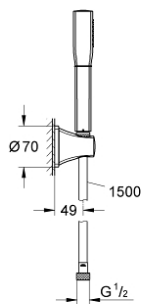

27 993 IG0 GRANDERA STICK WALL HOLDER SET 1 SPRAY

PRODUCT DESCRIPTION

- Colour: chrome/gold
- consisting of:
 - Stick hand shower (26 037 000)
 - wall hand shower holder (27 969)
 - Rotaflex Metal Long-Life TwistStop shower hose 1500 mm (28 417)
 - GROHE EcoJoy 7.6 l/min flow limiter
 - GROHE DreamSpray - perfect spray pattern
 - Inner WaterGuide - inner insulation for surface protection
 - GROHE CoolTouch - no risk of scalding
 - GROHE LongLife finish
 - GROHE SpeedClean - effortless limescale removal
- suitable for instantaneous heater
- min. recommended pressure 1.0 bar

27 993 IG0 **GRANDERA STICK WALL HOLDER SET 1 SPRAY**

SPARE PARTS, 8月 2012 – now

1: Dirt strainer (Spare part-nr. 0700200M)