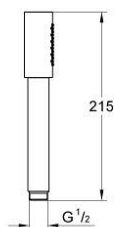

28 034 000 SENA STICK HAND SHOWER 1 SPRAY

PRODUCT DESCRIPTION

- Colour: chrome
- spray pattern: Standard spray
- material: metal
- GROHE DreamSpray - perfect spray pattern
- GROHE LongLife finish
- GROHE SpeedClean - effortless limescale removal
- Inner WaterGuide - inner insulation for surface protection
- Universal Mounting System. Fitting all standard shower hoses

28 034 000 SENA STICK HAND SHOWER 1 SPRAY

SPARE PARTS, December 2003 – now

1: Dirt strainer (Spare part-nr. 0700200M)