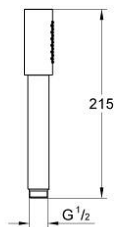

28 034 000 SENA STICK HAND SHOWER 1 SPRAY

PRODUCT DESCRIPTION

- Colour: chrome
- spray pattern: Standard spray
- material: metal
- GROHE DreamSpray - perfect spray pattern
- GROHE LongLife finish
- GROHE SpeedClean - effortless limescale removal
- Inner WaterGuide - inner insulation for surface protection
- universal mounting system, fitting all standard shower hoses

28 034 000 SENA STICK HAND SHOWER 1 SPRAY

SPARE PARTS, 12月 2003 – now

1: Dirt strainer (Spare part-nr. 0700200M)